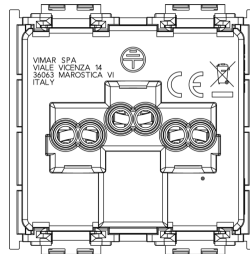

IDEA: 2P+E 13A English SICURY outlet white

16260.B

Wiring devices / Traditional wiring devices / IDEA / Devices

2P+E 13A English SICURY outlet white

2P+E 13 A 250 V~ SICURY socket outlet, English standard, white - 2 modules

3 - Active

20 NR

3D

- **Class group:** Domestic switching devices
- **Class:** Socket outlet
- **Model:** British Standard
- **Number of units:** 1
- **Number of modules (module system):** 2
- **Number of socket outlets switchable:** 0
- **Imprint/indication:** None
- **Connection type:** Screwed terminal
- **With hinged lid:** No
- **With enhanced contact protection:** Yes
- **Label space/information surface:** Yes
- **Colour:** White
- **RAL-number (similar):** 9001
- **Metallic colour:** No
- **Transparent:** No
- **Lockable:** No
- **Eject-mechanism:** No
- **Insulated mounting:** No
- **With function lighting:** No
- **Over voltage protection:** No
- **Fault current protection:** No
- **Mounting method:** Flush-mounted
- **Material:** Plastic
- **Material quality:** Thermoplastic
- **Halogen free:** Yes
- **Surface protection:** Untreated
- **Surface finishing:** Matt
- **With loop through function:** No
- **With on/off switch:** No
- **Rotated central insert:** No
- **Nominal current:** 13 A
- **Nominal voltage:** 250 V
- **Frequency:** 50,00 - 60,00 HZ
- **Suitable for degree of protection (IP):** IP20
- **Impact strength:** Other
- **Device width:** 49,80 mm
- **Device height:** 50,10 mm
- **Device depth:** 35,90 mm
- 00. CE Marking - EU
- 10. EAC Eurasian Customs Union
- 37. Marking - Morocco
- 43. UKCA mark - Great Britain
- 99. WEEE Directive ([download](#))

8007352115309
1 NR
5.1x4.3x5.3 [cm]
50.07 [g]

8007352115316
20 NR
26.9x11.6x9 [cm]
1,081.33 [g]

8007352644717
240 NR
38x28.5x35.5 [cm]
13,500 [g]