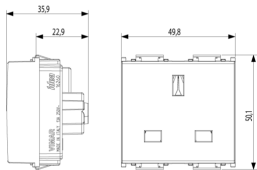

IDEA: 2P+E 13A English SICURY outlet white

16260.B

Wiring devices / Traditional wiring devices / IDEA / Devices

2P+E 13A English SICURY outlet white

2P+E 13 A 250 V~ SICURY socket outlet, English standard, white - 2 modules

3 - Active

20 NR

3D

- **Class group:** Domestic switching devices
- **Class:** Socket outlet
- **Model:** British Standard
- **Number of units:** 1
- **Number of modules (module system):** 2
- **Number of socket outlets switchable:** 0
- **Imprint/indication:** None
- **Connection type:** Screwed terminal
- **With hinged lid:** No
- **With enhanced contact protection:** Yes
- **Label space/information surface:** Yes
- **Colour:** White
- **RAL-number (similar):** 9001
- **Metallic colour:** No
- **Transparent:** No
- **Lockable:** No
- **Eject-mechanism:** No
- **Insulated mounting:** No
- **With function lighting:** No
- **Over voltage protection:** No
- **Fault current protection:** No
- **Mounting method:** Flush-mounted
- **Material:** Plastic
- **Material quality:** Thermoplastic
- **Halogen free:** Yes
- **Surface protection:** Untreated
- **Surface finishing:** Matt
- **With loop through function:** No
- **With on/off switch:** No
- **Rotated central insert:** No
- **Nominal current:** 13 A
- **Nominal voltage:** 250 V
- **Frequency:** 50,00 - 60,00 HZ
- **Suitable for degree of protection (IP):** IP20
- **Impact strength:** Other
- **Device width:** 49,80 mm
- **Device height:** 50,10 mm
- **Device depth:** 35,90 mm
- 00. CE Marking - EU
- 10. EAC Eurasian Customs Union
- 37. Marking - Morocco
- 43. UKCA mark - Great Britain
- 99. WEEE Directive ([download](#))

8007352115309
1 NR
5.1x4.3x5.3 [cm]
50.07 [g]

8007352115316
20 NR
26.9x11.6x9 [cm]
1,081.33 [g]

8007352644717
240 NR
38x28.5x35.5 [cm]
13,500 [g]