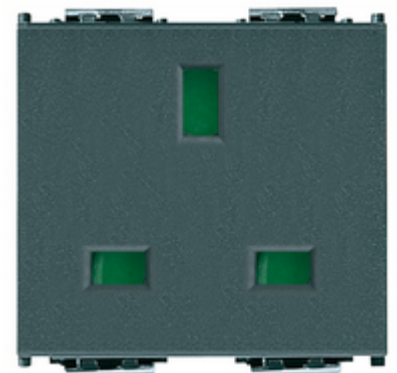

## IDEA: 2P+E 13A English SICURY outlet grey

**16260**

Wiring devices / Traditional wiring devices / IDEA / Devices

### 2P+E 13A English SICURY outlet grey

2P+E 13 A 250 V~ SICURY socket outlet, English standard, grey - 2 modules

3 - Active

20 NR

3D

- **Class group:** Domestic switching devices
- **Class:** Socket outlet
- **Model:** British Standard
- **Number of units:** 1
- **Number of modules (module system):** 2
- **Number of socket outlets switchable:** 0
- **Imprint/indication:** None
- **Connection type:** Screwed terminal
- **With hinged lid:** No
- **With enhanced contact protection:** Yes
- **Label space/information surface:** Yes
- **Colour:** Grey
- **RAL-number (similar):** 7015
- **Metallic colour:** No
- **Transparent:** No
- **Lockable:** No
- **Eject-mechanism:** No
- **Insulated mounting:** No
- **With function lighting:** No

- **Over voltage protection:** No
- **Fault current protection:** No
- **Mounting method:** Flush-mounted
- **Material:** Plastic
- **Material quality:** Thermoplastic
- **Halogen free:** Yes
- **Surface protection:** Untreated
- **Surface finishing:** Matt
- **With loop through function:** No
- **With on/off switch:** No
- **Rotated central insert:** No
- **Nominal current:** 13 A
- **Nominal voltage:** 250 V
- **Frequency:** 50,00 - 60,00 HZ
- **Suitable for degree of protection (IP):** IP20
- **Impact strength:** Other
- **Device width:** 49,80 mm
- **Device height:** 50,10 mm
- **Device depth:** 35,90 mm