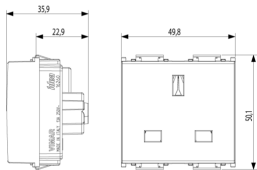

2P+E 13A English SICURY outlet grey

2P+E 13 A 250 V~ SICURY socket outlet, English standard, grey - 2 modules

3 - Active

20 NR