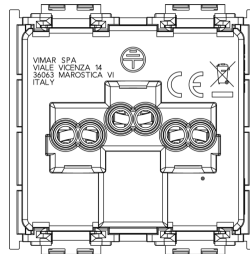

## IDEA: 2P+E 13A English SICURY outlet grey

**16260**

Wiring devices / Traditional wiring devices / IDEA / Devices

### 2P+E 13A English SICURY outlet grey

2P+E 13 A 250 V~ SICURY socket outlet, English standard, grey - 2 modules

3 - Active

20 NR

3D

- **Class group:** Domestic switching devices
- **Class:** Socket outlet
- **Model:** British Standard
- **Number of units:** 1
- **Number of modules (module system):** 2
- **Number of socket outlets switchable:** 0
- **Imprint/indication:** None
- **Connection type:** Screwed terminal
- **With hinged lid:** No
- **With enhanced contact protection:** Yes
- **Label space/information surface:** Yes
- **Colour:** Grey
- **RAL-number (similar):** 7015
- **Metallic colour:** No
- **Transparent:** No
- **Lockable:** No
- **Eject-mechanism:** No
- **Insulated mounting:** No
- **With function lighting:** No

- **Over voltage protection:** No
- **Fault current protection:** No
- **Mounting method:** Flush-mounted
- **Material:** Plastic
- **Material quality:** Thermoplastic
- **Halogen free:** Yes
- **Surface protection:** Untreated
- **Surface finishing:** Matt
- **With loop through function:** No
- **With on/off switch:** No
- **Rotated central insert:** No
- **Nominal current:** 13 A
- **Nominal voltage:** 250 V
- **Frequency:** 50,00 - 60,00 HZ
- **Suitable for degree of protection (IP):** IP20
- **Impact strength:** Other
- **Device width:** 49,80 mm
- **Device height:** 50,10 mm
- **Device depth:** 35,90 mm

- 00. CE Marking - EU
- 10. EAC Eurasian Customs Union
- 37. Marking - Morocco

- 43. UKCA mark - Great Britain
- 96. Electrotechnical expert ([download](#))
- 99. WEEE Directive ([download](#))

8007352115286  
1 NR  
5.1x4.3x5.3 [cm]  
50.07 [g]