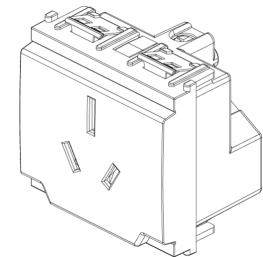

IDEA: 2P+E 15A Australian SICURY-outlet white

16262.B

Wiring devices / Traditional wiring devices / IDEA / Devices

2P+E 15A Australian SICURY-outlet white

2P+E 15 A 250 V~ SICURY socket outlet, Australian standard, white - 2 modules

3 - Active

20 NR

3D

- **Class group:** Domestic switching devices
- **Class:** Socket outlet
- **Model:** Australian standard AS/NZS 3112 (type I)
- **Number of units:** 1
- **Number of modules (module system):** 2
- **Number of socket outlets switchable:** 0
- **Imprint/indication:** None
- **Connection type:** Screwed terminal
- **With hinged lid:** No
- **With enhanced contact protection:** Yes
- **Label space/information surface:** Yes
- **Colour:** White
- **RAL-number (similar):** 9001
- **Metallic colour:** No
- **Transparent:** No
- **Lockable:** No
- **Eject-mechanism:** No
- **Insulated mounting:** No
- **With function lighting:** No

- **Over voltage protection:** No
- **Fault current protection:** No
- **Mounting method:** Flush-mounted
- **Material:** Plastic
- **Material quality:** Thermoplastic
- **Halogen free:** Yes
- **Surface protection:** Untreated
- **Surface finishing:** Matt
- **With loop through function:** No
- **With on/off switch:** No
- **Rotated central insert:** No
- **Nominal current:** 15 A
- **Nominal voltage:** 250 V
- **Frequency:** 50,00 - 60,00 HZ
- **Suitable for degree of protection (IP):** IP20
- **Impact strength:** Other
- **Device width:** 49,80 mm
- **Device height:** 50,10 mm
- **Device depth:** 38,70 mm