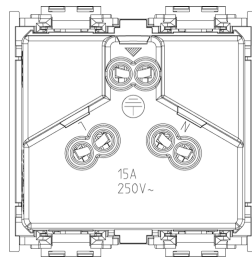

IDEA: 2P+E 15A Australian SICURY-outlet white

16262.B

Wiring devices / Traditional wiring devices / IDEA / Devices

2P+E 15A Australian SICURY-outlet white

2P+E 15 A 250 V~ SICURY socket outlet, Australian standard, white - 2 modules

3 - Active

20 NR

3D

- **Class group:** Domestic switching devices
- **Class:** Socket outlet
- **Model:** Australian standard AS/NZS 3112 (type I)
- **Number of units:** 1
- **Number of modules (module system):** 2
- **Number of socket outlets switchable:** 0
- **Imprint/indication:** None
- **Connection type:** Screwed terminal
- **With hinged lid:** No
- **With enhanced contact protection:** Yes
- **Label space/information surface:** Yes
- **Colour:** White
- **RAL-number (similar):** 9001
- **Metallic colour:** No
- **Transparent:** No
- **Lockable:** No
- **Eject-mechanism:** No
- **Insulated mounting:** No
- **With function lighting:** No

- **Over voltage protection:** No
- **Fault current protection:** No
- **Mounting method:** Flush-mounted
- **Material:** Plastic
- **Material quality:** Thermoplastic
- **Halogen free:** Yes
- **Surface protection:** Untreated
- **Surface finishing:** Matt
- **With loop through function:** No
- **With on/off switch:** No
- **Rotated central insert:** No
- **Nominal current:** 15 A
- **Nominal voltage:** 250 V
- **Frequency:** 50,00 - 60,00 HZ
- **Suitable for degree of protection (IP):** IP20
- **Impact strength:** Other
- **Device width:** 49,80 mm
- **Device height:** 50,10 mm
- **Device depth:** 38,70 mm

- 00. CE Marking - EU
- 28. NSW - Australia ([download](#))

- 37. Marking - Morocco
- 99. WEEE Directive ([download](#))

8007352293489
1 NR
5.1x4.3x5.3 [cm]
47.93 [g]

8007352293496
20 NR
26.9x11.6x9 [cm]
1,041.27 [g]