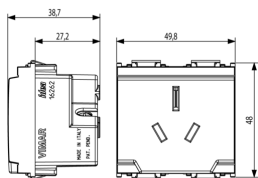

2P+E 15A Australian SICURY-outlet white

2P+E 15 A 250 V~ SICURY socket outlet, Australian standard, white - 2 modules

3 - Active

20 NR