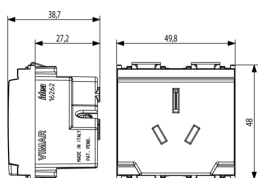

2P+E 15A Australian SICURY-outlet grey

2P+E 15 A 250 V~ SICURY socket outlet, Australian standard, grey - 2 modules

3 - Active

20 NR