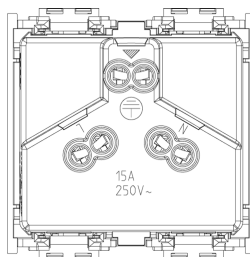

3 - Active

20 NR

3D

- **Class group:** Domestic switching devices
- **Class:** Socket outlet
- **Model:** Australian standard AS/NZS 3112 (type I)
- **Number of units:** 1
- **Number of modules (module system):** 2
- **Number of socket outlets switchable:** 0
- **Imprint/indication:** None
- **Connection type:** Screwed terminal
- **With hinged lid:** No
- **With enhanced contact protection:** Yes
- **Label space/information surface:** Yes
- **Colour:** Grey
- **RAL-number (similar):** 7015
- **Metallic colour:** No
- **Transparent:** No
- **Lockable:** No
- **Eject-mechanism:** No
- **Insulated mounting:** No
- **With function lighting:** No

- **Over voltage protection:** No
- **Fault current protection:** No
- **Mounting method:** Flush-mounted
- **Material:** Plastic
- **Material quality:** Thermoplastic
- **Halogen free:** Yes
- **Surface protection:** Untreated
- **Surface finishing:** Matt
- **With loop through function:** No
- **With on/off switch:** No
- **Rotated central insert:** No
- **Nominal current:** 15 A
- **Nominal voltage:** 250 V
- **Frequency:** 50,00 - 60,00 HZ
- **Suitable for degree of protection (IP):** IP20
- **Impact strength:** Other
- **Device width:** 49,80 mm
- **Device height:** 50,10 mm
- **Device depth:** 38,70 mm

8 007352 293472
 8007352293472
 20 NR
 26.9x11.6x9 [cm]
 1,033.6 [g]