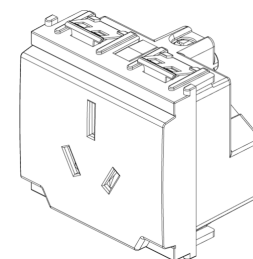

IDEA: 2P+E 15A Australian SICURY-outlet grey

16262

Wiring devices / Traditional wiring devices / IDEA / Devices

2P+E 15A Australian SICURY-outlet grey

2P+E 15 A 250 V~ SICURY socket outlet, Australian standard, grey - 2 modules

3 - Active

20 NR

3D

- **Class group:** Domestic switching devices
- **Class:** Socket outlet
- **Model:** Australian standard AS/NZS 3112 (type I)
- **Number of units:** 1
- **Number of modules (module system):** 2
- **Number of socket outlets switchable:** 0
- **Imprint/indication:** None
- **Connection type:** Screwed terminal
- **With hinged lid:** No
- **With enhanced contact protection:** Yes
- **Label space/information surface:** Yes
- **Colour:** Grey
- **RAL-number (similar):** 7015
- **Metallic colour:** No
- **Transparent:** No
- **Lockable:** No
- **Eject-mechanism:** No
- **Insulated mounting:** No
- **With function lighting:** No

- **Over voltage protection:** No
- **Fault current protection:** No
- **Mounting method:** Flush-mounted
- **Material:** Plastic
- **Material quality:** Thermoplastic
- **Halogen free:** Yes
- **Surface protection:** Untreated
- **Surface finishing:** Matt
- **With loop through function:** No
- **With on/off switch:** No
- **Rotated central insert:** No
- **Nominal current:** 15 A
- **Nominal voltage:** 250 V
- **Frequency:** 50,00 - 60,00 HZ
- **Suitable for degree of protection (IP):** IP20
- **Impact strength:** Other
- **Device width:** 49,80 mm
- **Device height:** 50,10 mm
- **Device depth:** 38,70 mm