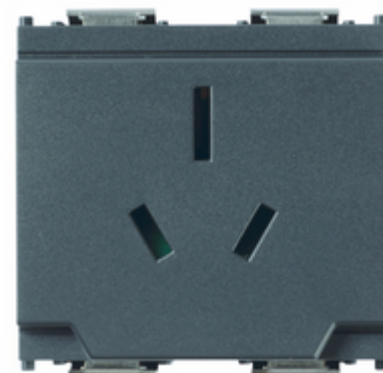

IDEA: 2P+E 15A Australian SICURY-outlet grey

16262

Wiring devices / Traditional wiring devices / IDEA / Devices

2P+E 15A Australian SICURY-outlet grey

2P+E 15 A 250 V~ SICURY socket outlet, Australian standard, grey - 2 modules

3 - Active

20 NR

3D

- **Class group:** Domestic switching devices
- **Class:** Socket outlet
- **Model:** Australian standard AS/NZS 3112 (type I)
- **Number of units:** 1
- **Number of modules (module system):** 2
- **Number of socket outlets switchable:** 0
- **Imprint/indication:** None
- **Connection type:** Screwed terminal
- **With hinged lid:** No
- **With enhanced contact protection:** Yes
- **Label space/information surface:** Yes
- **Colour:** Grey
- **RAL-number (similar):** 7015
- **Metallic colour:** No
- **Transparent:** No
- **Lockable:** No
- **Eject-mechanism:** No
- **Insulated mounting:** No
- **With function lighting:** No

- **Over voltage protection:** No
- **Fault current protection:** No
- **Mounting method:** Flush-mounted
- **Material:** Plastic
- **Material quality:** Thermoplastic
- **Halogen free:** Yes
- **Surface protection:** Untreated
- **Surface finishing:** Matt
- **With loop through function:** No
- **With on/off switch:** No
- **Rotated central insert:** No
- **Nominal current:** 15 A
- **Nominal voltage:** 250 V
- **Frequency:** 50,00 - 60,00 HZ
- **Suitable for degree of protection (IP):** IP20
- **Impact strength:** Other
- **Device width:** 49,80 mm
- **Device height:** 50,10 mm
- **Device depth:** 38,70 mm