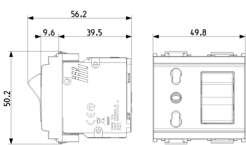

IDEA: 2P+E 16A P17/11 outlet+C16 CB white

16273.B

Wiring devices / Traditional wiring devices / IDEA / Devices

2P+E 16A P17/11 outlet+C16 CB white

2P+E 16 A 250 V~ SICURY Bpresa socket outlet, Italian standard P17/11 interlocked with 1P+N C 16 circuit breaker, supply voltage 230 V~ 50 Hz, breaking capacity 3000 A, white - 2 modules

3 - Active

5 NR

3D

- **Class group:** Domestic switching devices
- **Class:** Socket outlet
- **Model:** Italian type Bipasso
- **Number of units:** 2
- **Number of modules (module system):** 2
- **Number of socket outlets switchable:** 1
- **Imprint/indication:** None
- **Connection type:** Screwed terminal
- **With hinged lid:** No
- **With enhanced contact protection:** Yes
- **Label space/information surface:** Yes
- **Colour:** White
- **RAL-number (similar):** 9001
- **Metallic colour:** No
- **Transparent:** No
- **Lockable:** No
- **Eject-mechanism:** No
- **Insulated mounting:** No
- **With function lighting:** No
- **With orientation lighting:** No
- **Over voltage protection:** No
- **Fault current protection:** No
- **With miniature fuse:** No
- **Mounting method:** Flush-mounted
- **Type of fastening:** Snap mounting (engagement)
- **Material:** Plastic
- **Material quality:** Thermoplastic
- **Halogen free:** Yes
- **Surface protection:** Untreated
- **Surface finishing:** Matt
- **With loop through function:** No
- **With on/off switch:** Yes
- **Rotated central insert:** No
- **Nominal current:** 16 A
- **Nominal voltage:** 230 V
- **Frequency:** 50,00 - 50,01 HZ
- **Suitable for degree of protection (IP):** IP20
- **Impact strength:** Other
- **Device width:** 49,80 mm
- **Device height:** 50,10 mm
- **Device depth:** 57,30 mm
- 00. CE Marking - EU
- 01. IMQ - Italy ([download](#))
- 10. EAC Eurasian Customs Union
- 37. Marking - Morocco
- 96. Electrotechnical expert ([download](#))
- 99. WEEE Directive ([download](#))

8007352113077
1 NR
6x5.4x5.3 [cm]
98.33 [g]

8007352113084
5 NR
17.2x13.1x6 [cm]
556.4 [g]