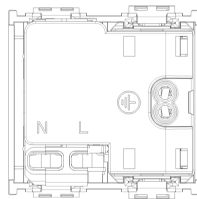

IDEA: 2P+E 16A P17/11 outlet+C16 CB white

16273.B

Wiring devices / Traditional wiring devices / IDEA / Devices

2P+E 16A P17/11 outlet+C16 CB white

2P+E 16 A 250 V~ SICURY Bpresa socket outlet, Italian standard P17/11 interlocked with 1P+N C 16 circuit breaker, supply voltage 230 V~ 50 Hz, breaking capacity 3000 A, white - 2 modules

3 - Active

5 NR

3D

- **Class group:** Domestic switching devices
- **Class:** Socket outlet
- **Model:** Italian type Bipasso
- **Number of units:** 2
- **Number of modules (module system):** 2
- **Number of socket outlets switchable:** 1
- **Imprint/indication:** None
- **Connection type:** Screwed terminal
- **With hinged lid:** No
- **With enhanced contact protection:** Yes
- **Label space/information surface:** Yes
- **Colour:** White
- **RAL-number (similar):** 9001
- **Metallic colour:** No
- **Transparent:** No
- **Lockable:** No
- **Eject-mechanism:** No
- **Insulated mounting:** No
- **With function lighting:** No
- **With orientation lighting:** No
- **Over voltage protection:** No
- **Fault current protection:** No
- **With miniature fuse:** No
- **Mounting method:** Flush-mounted
- **Type of fastening:** Snap mounting (engagement)
- **Material:** Plastic
- **Material quality:** Thermoplastic
- **Halogen free:** Yes
- **Surface protection:** Untreated
- **Surface finishing:** Matt
- **With loop through function:** No
- **With on/off switch:** Yes
- **Rotated central insert:** No
- **Nominal current:** 16 A
- **Nominal voltage:** 230 V
- **Frequency:** 50,00 - 50,01 HZ
- **Suitable for degree of protection (IP):** IP20
- **Impact strength:** Other
- **Device width:** 49,80 mm
- **Device height:** 50,10 mm
- **Device depth:** 57,30 mm
- 00. CE Marking - EU
- 01. IMQ - Italy ([download](#))
- 10. EAC Eurasian Customs Union
- 37. Marking - Morocco
- 96. Electrotechnical expert ([download](#))
- 99. WEEE Directive ([download](#))

8007352113077
1 NR
6x5.4x5.3 [cm]
98.33 [g]

8007352113084
5 NR
17.2x13.1x6 [cm]
556.4 [g]