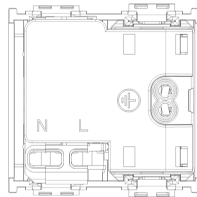

IDEA: 2P+E 16A P17/11 outlet+C16 CB grey

16273

Wiring devices / Traditional wiring devices / IDEA / Devices

2P+E 16A P17/11 outlet+C16 CB grey

2P+E 16 A 250 V~ SICURY Bpresa socket outlet, Italian standard P17/11 interlocked with 1P+N C 16 circuit breaker, supply voltage 230 V~ 50 Hz, breaking capacity 3000 A, grey - 2 modules

3 - Active

5 NR

3D

- **Class group:** Domestic switching devices
- **Class:** Socket outlet
- **Model:** Italian type Bipasso
- **Number of units:** 2
- **Number of modules (module system):** 2
- **Number of socket outlets switchable:** 1
- **Imprint/indication:** None
- **Connection type:** Screwed terminal
- **With hinged lid:** No
- **With enhanced contact protection:** Yes
- **Label space/information surface:** Yes
- **Colour:** Grey
- **RAL-number (similar):** 7015
- **Metallic colour:** No
- **Transparent:** No
- **Lockable:** No
- **Eject-mechanism:** No
- **Insulated mounting:** No
- **With function lighting:** No
- **With orientation lighting:** No
- **Over voltage protection:** No
- **Fault current protection:** No
- **With miniature fuse:** No
- **Mounting method:** Flush-mounted
- **Type of fastening:** Snap mounting (engagement)
- **Material:** Plastic
- **Material quality:** Thermoplastic
- **Halogen free:** Yes
- **Surface protection:** Untreated
- **Surface finishing:** Matt
- **With loop through function:** No
- **With on/off switch:** Yes
- **Rotated central insert:** No
- **Nominal current:** 16 A
- **Nominal voltage:** 230 V
- **Frequency:** 50,00 - 50,01 HZ
- **Suitable for degree of protection (IP):** IP20
- **Impact strength:** Other
- **Device width:** 49,80 mm
- **Device height:** 50,10 mm
- **Device depth:** 57,30 mm
- 00. CE Marking - EU
- 01. IMQ - Italy ([download](#))
- 10. EAC Eurasian Customs Union
- 37. Marking - Morocco
- 96. Electrotechnical expert ([download](#))
- 99. WEEE Directive ([download](#))

8007352113053
1 NR
6x5.4x5.3 [cm]
98.8 [g]

8007352113060
5 NR
17.2x13.1x6 [cm]
552 [g]