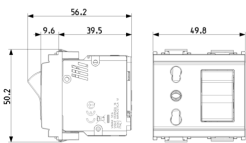

IDEA: 2P+E 16A P17/11 outlet+C16 CB grey

16273

Wiring devices / Traditional wiring devices / IDEA / Devices

2P+E 16A P17/11 outlet+C16 CB grey

2P+E 16 A 250 V~ SICURY Bpresa socket outlet, Italian standard P17/11 interlocked with 1P+N C 16 circuit breaker, supply voltage 230 V~ 50 Hz, breaking capacity 3000 A, grey - 2 modules

3 - Active

5 NR

3D

- **Class group:** Domestic switching devices
- **Class:** Socket outlet
- **Model:** Italian type Bipasso
- **Number of units:** 2
- **Number of modules (module system):** 2
- **Number of socket outlets switchable:** 1
- **Imprint/indication:** None
- **Connection type:** Screwed terminal
- **With hinged lid:** No
- **With enhanced contact protection:** Yes
- **Label space/information surface:** Yes
- **Colour:** Grey
- **RAL-number (similar):** 7015
- **Metallic colour:** No
- **Transparent:** No
- **Lockable:** No
- **Eject-mechanism:** No
- **Insulated mounting:** No
- **With function lighting:** No
- **With orientation lighting:** No
- **Over voltage protection:** No
- **Fault current protection:** No
- **With miniature fuse:** No
- **Mounting method:** Flush-mounted
- **Type of fastening:** Snap mounting (engagement)
- **Material:** Plastic
- **Material quality:** Thermoplastic
- **Halogen free:** Yes
- **Surface protection:** Untreated
- **Surface finishing:** Matt
- **With loop through function:** No
- **With on/off switch:** Yes
- **Rotated central insert:** No
- **Nominal current:** 16 A
- **Nominal voltage:** 230 V
- **Frequency:** 50,00 - 50,01 HZ
- **Suitable for degree of protection (IP):** IP20
- **Impact strength:** Other
- **Device width:** 49,80 mm
- **Device height:** 50,10 mm
- **Device depth:** 57,30 mm
- 00. CE Marking - EU
- 01. IMQ - Italy ([download](#))
- 10. EAC Eurasian Customs Union
- 37. Marking - Morocco
- 96. Electrotechnical expert ([download](#))
- 99. WEEE Directive ([download](#))

8007352113053
1 NR
6x5.4x5.3 [cm]
98.8 [g]

8007352113060
5 NR
17.2x13.1x6 [cm]
552 [g]