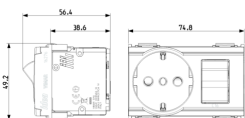

3 - Active

5 NR

3D

- **Class group:** Domestic switching devices
- **Class:** Socket outlet
- **Model:** Italian type P30
- **Number of units:** 2
- **Number of modules (module system):** 3
- **Number of socket outlets switchable:** 1
- **Imprint/indication:** None
- **Connection type:** Screwed terminal
- **With hinged lid:** No
- **With enhanced contact protection:** Yes
- **Label space/information surface:** Yes
- **Colour:** Grey
- **RAL-number (similar):** 7015
- **Metallic colour:** No
- **Transparent:** No
- **Lockable:** No
- **Eject-mechanism:** No
- **Insulated mounting:** No
- **With function lighting:** No
- **With orientation lighting:** No
- **Over voltage protection:** No
- **Fault current protection:** No
- **With miniature fuse:** No
- **Mounting method:** Flush-mounted
- **Type of fastening:** Snap mounting (engagement)
- **Material:** Plastic
- **Material quality:** Thermoplastic
- **Halogen free:** Yes
- **Surface protection:** Untreated
- **Surface finishing:** Matt
- **With loop through function:** No
- **With on/off switch:** Yes
- **Rotated central insert:** No
- **Nominal current:** 16 A
- **Nominal voltage:** 230 V
- **Frequency:** 50,00 - 50,01 HZ
- **Suitable for degree of protection (IP):** IP20
- **Impact strength:** Other
- **Device width:** 74,80 mm
- **Device height:** 50,10 mm
- **Device depth:** 57,30 mm
- 00. CE Marking - EU
- 01. IMQ - Italy ([download](#))
- 10. EAC Eurasian Customs Union
- 37. Marking - Morocco
- 96. Electrotechnical expert ([download](#))
- 99. WEEE Directive ([download](#))

8 007352 113091

8007352113091
1 NR
5.2x5.7x7.6 [cm]
120.7 [g]

8 007352 113107

8007352113107
5 NR
21.4x11.6x6 [cm]
660.8 [g]