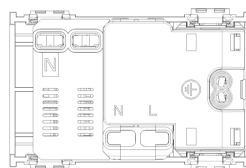

3 - Active

5 NR

- [Multilanguage instructions sheet (777 kb)](#)