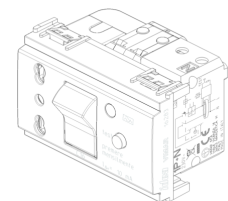

3 - Active

5 NR

- [Multilanguage instructions sheet (777 kb)](#)