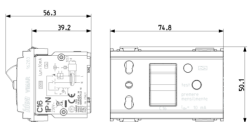

3 - Active

5 NR

- [Multilanguage instructions sheet \(777 kb\)](#)

3D

- **Class group:** Domestic switching devices
- **Class:** Socket outlet
- **Model:** Italian type Bipasso
- **Number of units:** 2
- **Number of modules (module system):** 3
- **Number of socket outlets switchable:** 1
- **Imprint/indication:** None
- **Connection type:** Screwed terminal
- **With hinged lid:** No
- **With enhanced contact protection:** Yes
- **Label space/information surface:** Yes
- **Colour:** Grey
- **RAL-number (similar):** 9001
- **Metallic colour:** No
- **Transparent:** No
- **Lockable:** No
- **Eject-mechanism:** No
- **Insulated mounting:** No
- **With function lighting:** Yes
- **With orientation lighting:** No
- **Over voltage protection:** No
- **Fault current protection:** Yes
- **With miniature fuse:** No
- **Mounting method:** Flush-mounted
- **Type of fastening:** Snap mounting (engagement)
- **Material:** Plastic
- **Material quality:** Thermoplastic
- **Surface protection:** Untreated
- **Surface finishing:** Matt
- **With loop through function:** No
- **With on/off switch:** Yes
- **Rotated central insert:** No
- **Nominal current:** 16 A
- **Nominal voltage:** 230 V
- **Frequency:** 50,00 - 50,01 HZ
- **Rated fault current:** 10 mA
- **Suitable for degree of protection (IP):** IP20
- **Impact strength:** Other
- **Device width:** 74,80 mm
- **Device height:** 50,10 mm
- **Device depth:** 57,30 mm
- 00. CE Marking - EU
- 01. IMQ - Italy ([download](#))
- 10. EAC Eurasian Customs Union
- 37. Marking - Morocco
- 96. Electrotechnical expert ([download](#))
- 99. WEEE Directive ([download](#))

8 007352113176

8007352113176
1 NR
5.2x5.7x7.6 [cm]
144.8 [g]

8 007352113183

8007352113183
5 NR
21.4x11.6x6 [cm]
777.6 [g]