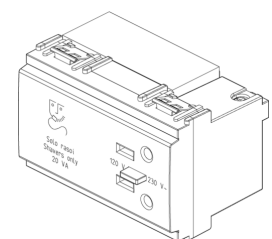

IDEA: Shaver supply unit 230V grey

16290

Wiring devices / Traditional wiring devices / IDEA / Devices

Shaver supply unit 230V grey

Shaver supply unit with 20 VA isolating transformer, input voltage 230 V~ 50-60 Hz, 120 V~ output voltage for 2P 15 A 125 V~ American standard plugs with non-polarized blades, 230 V~ output voltage for 2P 2,5 A Europlugs, grey - 3 modules

3 - Active

1 NR

3D

- **Class group:** Domestic switching devices
- **Class:** Razor socket outlet
- **Assembly arrangement:** Modular device for domestic switching devices
- **Number of modules (module system):** 3
- **Mounting method:** Flush-mounted
- **With hinged lid:** No
- **Voltage reversible:** No
- **Nominal voltage low value:** 230 V
- **Nominal voltage high value:** 230 V
- **Material:** Plastic

- **Material quality:** Thermoplastic
- **Surface finishing:** Matt
- **Colour:** Grey
- **RAL-number (similar):** 7015
- **Transparent:** No
- **Device width:** 74,80 mm
- **Device height:** 50,10 mm
- **Device depth:** 54,50 mm
- **With built-in installation box:** No