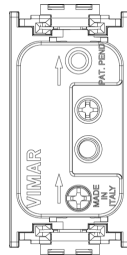

IDEA: TV ø9,5IEC single conn.outlet white

16320.B

Wiring devices / Traditional wiring devices / IDEA / Devices

TV ø9,5IEC single conn.outlet white

Coaxial TV 40-862 MHz socket outlet, single connection, with IEC 60169-2 female connector, white

2 - Will be discontinued

50 NR

3D

- **Class group:** Antenna and satellite technique
- **Class:** Antenna socket box
- **Model:** End socket
- **Cover:** None
- **Number of outlets:** 1

- **Suitable for remote power supply:** Yes
- **Type of fastening:** Snap mounting (engagement)
- **Colour:** White
- **RAL-number (similar):** 9001
- **Material:** Plastic

8 007352052055

8007352052055
1 NR
4.1x2.8x5.3 [cm]
26.6 [g]

8 007352052062

8007352052062
50 NR
21.4x11.6x14.2 [cm]
1,409.67 [g]

Vimar