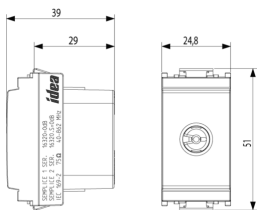

3D

- **Class group:** Antenna and satellite technique
- **Class:** Antenna socket box
- **Model:** End socket
- **Cover:** None
- **Number of outlets:** 1

- **Suitable for remote power supply:** Yes
- **Type of fastening:** Snap mounting (engagement)
- **Colour:** White
- **RAL-number (similar):** 9001
- **Material:** Plastic