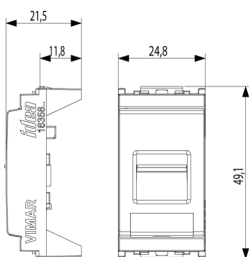

3D

- **Class group:** Domestic switching devices
- **Class:** Transition adapter for domestic switching devices
- **Colour:** Grey
- **RAL-number (similar):** 7015
- **With hinged lid:** Yes

- **With label space:** Yes
- **Device width:** 24,80 mm
- **Device height:** 49,10 mm
- **Device depth:** 21,50 mm