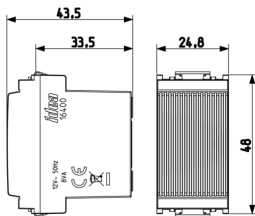

12V 50Hz bell white

Bell, 12 V~ (SELV), 50 Hz 8 VA, white

3 - Active

10 NR

3D

- **Class group:** Optical and acoustic signalling equipment
- **Class:** Bell
- **Housing colour:** White
- **Housing material:** Plastic
- **Loudness:** 70 dB
- **Nominal voltage:** 12,00 - 12,01 V

- **Degree of protection (IP):** IP30
- **Type of current:** AC
- **Built-in battery:** No
- **Mounting method:** Flush-mounted
- **Width in number of modular spacings:** 1
- **Wireless:** No

00. CE Marking - EU
10. EAC Eurasian Customs Union

43. UKCA mark - Great Britain
99. WEEE Directive ([download](#))