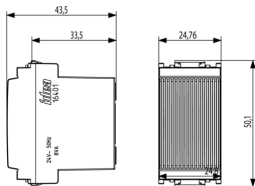

24V 50Hz bell grey

Bell, 24 V~ (SELV), 50 Hz 8 VA, grey

2 - Will be discontinued

10 NR

3D

- **Class group:** Optical and acoustic signalling equipment
- **Class:** Bell
- **Housing colour:** Grey
- **Housing material:** Plastic
- **Loudness:** 70 dB
- **Nominal voltage:** 24,00 - 24,01 V

- **Degree of protection (IP):** IP30
- **Type of current:** AC
- **Built-in battery:** No
- **Mounting method:** Flush-mounted
- **Width in number of modular spacings:** 1
- **Wireless:** No

00. CE Marking - EU
10. EAC Eurasian Customs Union

43. UKCA mark - Great Britain
99. WEEE Directive ([download](#))