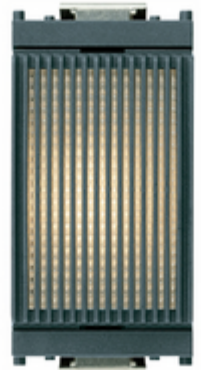

## IDEA: White indicator unit grey

**16431**

Wiring devices / Traditional wiring devices / IDEA / Devices

### White indicator unit grey

Indicator unit for  $\varnothing$  6.3x28 mm or  $\varnothing$  7x31 mm lamp, white diffuser, grey.

Provided without lamp

3 - Active

20 NR

- **Class group:** Domestic switching devices
- **Class:** Information light signal for domestic switching devices
- **Assembly arrangement:** Modular device for domestic switching devices
- **Number of modules (module system):** 1
- **Lamp holder:** Other
- **With light source:** No
- **Lamp type:** Other
- **With flashlight:** No
- **With fixed symbol/imprint:** No
- **With exchangeable symbol:** No
- **Mounting method:** Flush-mounted
- **Type of fastening:** Engage (snap)

- **Material:** Plastic
- **Material quality:** Thermoplastic
- **Halogen free:** Yes
- **Surface protection:** Untreated
- **Surface finishing:** Matt
- **Colour:** Grey
- **RAL-number (similar):** 1013
- **Transparent:** No
- **Colour light source:** White
- **Suitable for degree of protection (IP):** IP40
- **Nominal voltage:** 250 V