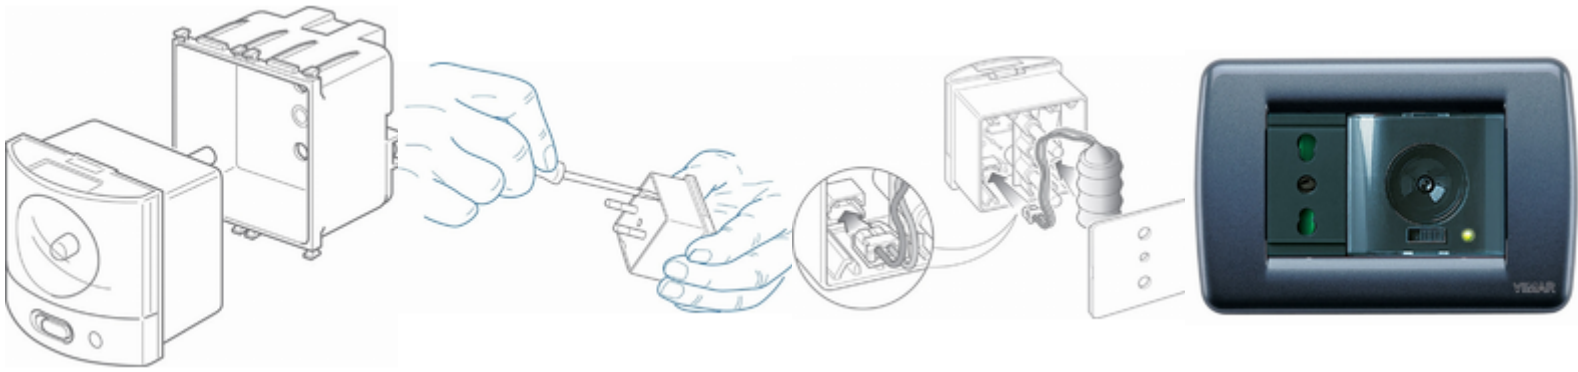

IDEA: TORCIA handlamp 120V white

16449.B

Wiring devices / Traditional wiring devices / IDEA / Devices

TORCIA handlamp 120V white

TORCIA, electronic hand lamp with high-efficiency LED, supply voltage 120 V~ 50-60 Hz, automatic emergency device, rechargeable and replaceable Ni-MH battery, 2 hours of operating range, \varnothing 4 mm pins, 19 mm distance between centres + charging socket outlet, white - 2 modules

2 - Will be discontinued

10 NR

- [Multilanguage instructions sheet \(484 kb\)](#)

3D

- **Class group:** Luminaires
- **Class:** Emergency luminaire
- **Mounting method:** Built-in
- **Monitoring equipment:** None
- **With remote switch connection:** No
- **Power supply system:** Peripheral (individual battery)
- **Battery quality:** NiMH
- **Lamp type:** LED not exchangeable
- **With light source:** Yes
- **Housing material:** Plastic
- **Housing colour:** White

- **Material cover:** Without cover
- **Voltage type:** AC
- **Nominal voltage:** 120,00 - 120,01 V
- **Degree of protection (IP):** IP40
- **Protection class:** II
- **Max. system power:** 1,00 W
- **Width:** 49,70 mm
- **Height/depth:** 50,10 mm
- **Built-in width:** 49,70 mm
- **Built-in height/depth:** 39,20 mm