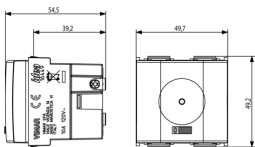

2 - Will be discontinued

10 NR

- [Multilanguage instructions sheet (484 kb)](#)