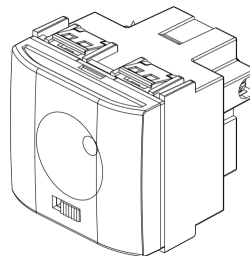

2 - Will be discontinued

10 NR

- [Multilanguage instructions sheet (484 kb)](#)