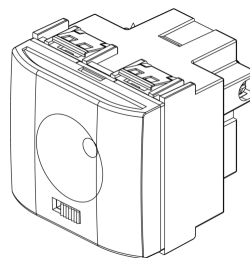

2 - Will be discontinued

10 NR

- [Multilanguage instructions sheet (484 kb)](#)