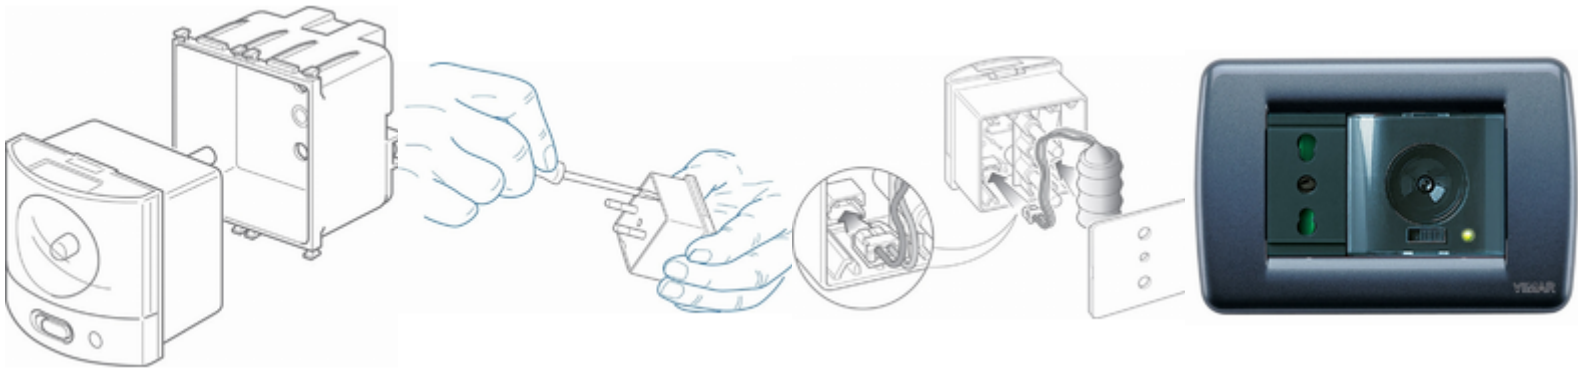

## IDEA: TORCIA hand lamp 120V grey

**16449**

Wiring devices / Traditional wiring devices / IDEA / Devices

### **TORCIA hand lamp 120V grey**

TORCIA, electronic hand lamp with high-efficiency LED, supply voltage 120 V~ 50-60 Hz, automatic emergency device, replaceable rechargeable Ni-MH battery, 2 hours of operating,  $\varnothing$  4 mm pins, 19 mm distance between centres + charging socket outlet, grey - 2 modules

2 - Will be discontinued

10 NR

- [Multilanguage instructions sheet \(484 kb\)](#)

3D

- **Class group:** Luminaires
- **Class:** Emergency luminaire
- **Mounting method:** Built-in
- **Monitoring equipment:** None
- **With remote switch connection:** No
- **Power supply system:** Peripheral (individual battery)
- **Battery quality:** NiMH
- **Lamp type:** LED not exchangeable
- **With light source:** Yes
- **Housing material:** Plastic
- **Housing colour:** Grey

- **Material cover:** Without cover
- **Voltage type:** AC
- **Nominal voltage:** 120,00 - 120,01 V
- **Degree of protection (IP):** IP40
- **Protection class:** II
- **Max. system power:** 1,00 W
- **Width:** 49,70 mm
- **Height/depth:** 50,10 mm
- **Built-in width:** 49,70 mm
- **Built-in height/depth:** 39,20 mm