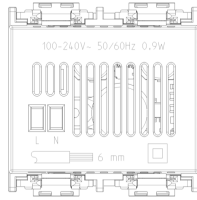

IDEA: Connected gateway 2M grey

16497

Wiring devices / View Wireless wiring devices / IDEA / Devices

Connected gateway 2M grey

IoT Bluetooth Wi-Fi Gateway for integration, configuration, supervision of View Wireless, via Cloud and App for smartphone, Tablet, 100-240 V 50/60 Hz power supply, grey - 2 modules

- Designed for the user to supervise via the View App and the Alexa, Google Assistant and Siri voice assistants

3 - Active

1 NR

- [Light Multilanguage instructions sheet \(716 kb\)](#)
 - [Full Multilanguage instructions sheet \(936 kb\)](#)
 - [Manuale app View Wireless \(15556 kb\)](#)
 - [Manuel appli View Wireless \(37703 kb\)](#)
 - [Manual app View Wireless \(37528 kb\)](#)
 - [Manual View Wireless app \(37579 kb\)](#)
 - [Εγχειρίδιο τεχνικού εγκατάστασης \(37781 kb\)](#)
 - [Installationsanleitung View Wireless \(37508 kb\)](#)
-
- [Creating-the-system](#)
 - [Customisations](#)
 - [Bluetooth-wifi-gateway](#)

8007352643048
1 NR
5.7x5.3x7.7 [cm]
68 [g]

8007352746299
60 NR
37.5x30x13.5 [cm]
4,440 [g]

8007352649514
70 NR
39.5x30x17 [cm]
5,194 [g]

Vimar