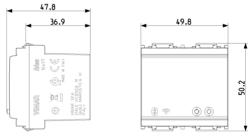

IDEA: Connected gateway 2M grey

16497

Wiring devices / View Wireless wiring devices / IDEA / Devices

Connected gateway 2M grey

IoT Bluetooth Wi-Fi Gateway for integration, configuration, supervision of View Wireless, via Cloud and App for smartphone, Tablet, 100-240 V 50/60 Hz power supply, grey - 2 modules

- Designed for the user to supervise via the View App and the Alexa, Google Assistant and Siri voice assistants

3 - Active

1 NR

- [Light Multilanguage instructions sheet \(716 kb\)](#)
 - [Full Multilanguage instructions sheet \(936 kb\)](#)
 - [Manuale app View Wireless \(15556 kb\)](#)
 - [Manuel appli View Wireless \(37703 kb\)](#)
 - [Manual app View Wireless \(37528 kb\)](#)
 - [Manual View Wireless app \(37579 kb\)](#)
 - [Εγχειρίδιο τεχνικού εγκατάστασης \(37781 kb\)](#)
 - [Installationsanleitung View Wireless \(37508 kb\)](#)
-
- [Creating-the-system](#)
 - [Customisations](#)
 - [Bluetooth-wifi-gateway](#)

8007352643048
1 NR
5.7x5.3x7.7 [cm]
68 [g]

8007352746299
60 NR
37.5x30x13.5 [cm]
4,440 [g]

8007352649514
70 NR
39.5x30x17 [cm]
5,194 [g]

Vimar