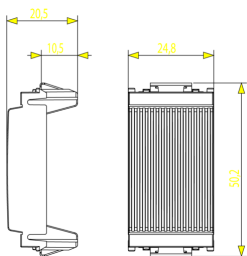

### Blank module grooved front white

Blank cover, grooved front, white

3 - Active

100 NR

3D

- **Class group:** Domestic switching devices
- **Class:** Push button
- **Method of operation:** Other
- **Number of modules (module system):** 100
- **Nominal voltage:** 0 V
- **Feedback-signal contact:** No
- **Mounting method:** Flush-mounted
- **Type of fastening:** Mounting with claw
- **Material:** Plastic
- **Material quality:** Thermoplastic

- **Halogen free:** Yes
- **Surface protection:** Untreated
- **Surface finishing:** Matt
- **Colour:** White
- **RAL-number (similar):** 9001
- **Transparent:** No
- **Label space/information surface:** Yes
- **Device width:** 24,80 mm
- **Device height:** 50,20 mm
- **Device depth:** 20,50 mm

- 00. CE Marking - EU
- 01. IMQ - Italy ([download](#))
- 15. CCC - China ([download](#))

- 43. UKCA mark - Great Britain
- 96. Electrotechnical expert ([download](#))

8007352071261  
1 NR  
2.5x5x2 [cm]  
6.4 [g]