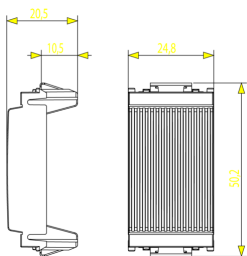

IDEA: Blank module grooved front grey

16540

Wiring devices / Traditional wiring devices / IDEA / Blank module

Blank module grooved front grey

Blank cover, grooved front, grey

3 - Active

100 NR

3D

- **Class group:** Domestic switching devices
- **Class:** Push button
- **Method of operation:** Other
- **Number of modules (module system):** 100
- **Nominal voltage:** 0 V
- **Feedback-signal contact:** No
- **Mounting method:** Flush-mounted
- **Type of fastening:** Mounting with claw
- **Material:** Plastic
- **Material quality:** Thermoplastic

- **Halogen free:** Yes
- **Surface protection:** Untreated
- **Surface finishing:** Matt
- **Colour:** Grey
- **RAL-number (similar):** 7015
- **Transparent:** No
- **Label space/information surface:** Yes
- **Device width:** 24,80 mm
- **Device height:** 50,20 mm
- **Device depth:** 20,50 mm

- 00. CE Marking - EU
- 01. IMQ - Italy ([download](#))
- 15. CCC - China ([download](#))

- 43. UKCA mark - Great Britain
- 96. Electrotechnical expert ([download](#))

8 007352058484

8007352058484
1 NR
2.5x5x2 [cm]
6.5 [g]