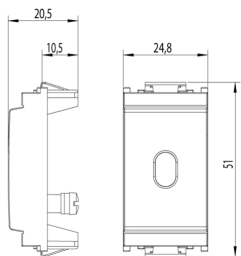

Cable outlet +cord-grip white

Cable outlet with cord-grip, white

3 - Active

20 NR

3D

- **Class group:** Domestic switching devices
- **Class:** Cable entry
- **Model:** Other

- **Colour:** White
- **RAL-number (similar):** 9001
- **Suitable for surface mounted box for flush-mounted switching equipment:** Yes

00. CE Marking - EU
01. IMQ - Italy ([download](#))
15. CCC - China ([download](#))

43. UKCA mark - Great Britain
96. Electrotechnical expert ([download](#))