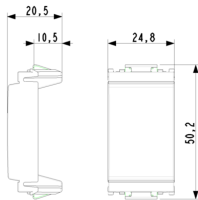

IDEA: Blank module smooth front white

16542.B

Wiring devices / Traditional wiring devices / IDEA / Blank module

Blank module smooth front white

Blank cover, smooth front, white

3 - Active

100 NR

3D

- **Class group:** Domestic switching devices
- **Class:** Push button
- **Method of operation:** Other
- **Number of modules (module system):** 100
- **Nominal voltage:** 0 V
- **Feedback-signal contact:** No
- **Mounting method:** Flush-mounted
- **Type of fastening:** Mounting with claw
- **Material:** Plastic
- **Material quality:** Thermoplastic

- **Halogen free:** Yes
- **Surface protection:** Untreated
- **Surface finishing:** Matt
- **Colour:** White
- **RAL-number (similar):** 9001
- **Transparent:** No
- **Label space/information surface:** Yes
- **Device width:** 24,80 mm
- **Device height:** 50,20 mm
- **Device depth:** 20,50 mm

- 00. CE Marking - EU
- 01. IMQ - Italy ([download](#))
- 15. CCC - China ([download](#))

- 43. UKCA mark - Great Britain
- 96. Electrotechnical expert ([download](#))

8 007352082366

8007352082366
1 NR
2.5x5x2 [cm]
5.6 [g]