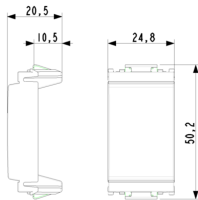

IDEA: Blank module smooth front grey

16542

Wiring devices / Traditional wiring devices / IDEA / Blank module

Blank module smooth front grey

Blank cover, smooth front, grey

3 - Active

100 NR

3D

- **Class group:** Domestic switching devices
- **Class:** Push button
- **Method of operation:** Other
- **Number of modules (module system):** 100
- **Nominal voltage:** 0 V
- **Feedback-signal contact:** No
- **Mounting method:** Flush-mounted
- **Type of fastening:** Mounting with claw
- **Material:** Plastic
- **Material quality:** Thermoplastic

- **Halogen free:** Yes
- **Surface protection:** Untreated
- **Surface finishing:** Matt
- **Colour:** Grey
- **RAL-number (similar):** 7015
- **Transparent:** No
- **Label space/information surface:** Yes
- **Device width:** 24,80 mm
- **Device height:** 50,20 mm
- **Device depth:** 20,50 mm

8 007352146051

8007352146051
10 NR
31x5.2x2 [cm]
58.2 [g]

8 007352083431

8007352083431
100 NR
28.2x11.1x10 [cm]
677.8 [g]

8 007352302300

8007352302300
2,000 NR
80x52x503 [cm]
762000 [g]

Vimar