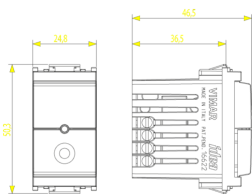

IDEA: 1-relay IR-receiver 230V grey

16622

Wiring devices / Traditional wiring devices / IDEA / Devices

1-relay IR-receiver 230V grey

Infrared receiver with NO 6 A 230 V~ relay output, control with built-in push button, 01849 remote or from NO peripheral push buttons, mono-or-bistable mode, visible in darkness, supply voltage 230 V~ 50-60 Hz, grey

2 - Will be discontinued

5 NR

- [Multilanguage instructions sheet \(661 kb\)](#)

3D

- **Class group:** Domestic switching devices
- **Class:** Electronic insert for domestic switching devices
- **Model:** Other
- **Assembly arrangement:** Modular device for domestic switching devices
- **Number of modules (module system):** 1
- **Radio-controlled:** No
- **Mounting method:** Flush-mounted
- **Type of fastening:** Engage (snap)