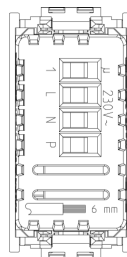

1-relay IR-receiver 230V grey

Infrared receiver with NO 6 A 230 V~ relay output, control with built-in push button, 01849 remote or from NO peripheral push buttons, mono-or-bistable mode, visible in darkness, supply voltage 230 V~ 50-60 Hz, grey

2 - Will be discontinued

5 NR

- [Multilanguage instructions sheet (661 kb)](#)