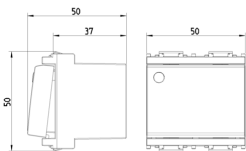

2 - Will be discontinued

1 NR

- [Multilanguage instructions sheet (725 kb)](#)