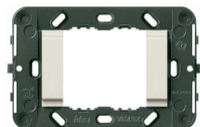

IDEA: Classica plate 3M metal metall.titanium

16733.24

Wiring devices / Traditional wiring devices / IDEA / Cover plates

Classica plate 3M metal metall.titanium

3-module Classica cover plate, die-cast metal, metallized titanium

3 - Active

1 NR

16713 - Frame 3M +screws

16723 - Frame 3M Arké
idea+screws grey

16813.Q - IP55 frame 3M
grey

16813.Q.B - IP55 frame 3M
white

16722.L - Frame 2M smooth
front grey

16722.L.B - Frame 2M
smooth front white

3D

- **Class group:** Domestic switching devices
- **Class:** Cover frame for domestic switching devices
- **Number of units:** 3
- **Mounting direction:** Horizontal and vertical
- **Number of units horizontal:** 3
- **Number of units vertical:** 1
- **Number of modules horizontal (module system):** 3
- **Number of modules vertical (module system):** 1
- **With mounting grid:** Yes
- **Suitable for subfloor installation duct box:** Yes
- **Suitable for wall duct:** Yes
- **Suitable for built-in installation:** Yes
- **Label space/information surface:** Yes
- **Material:** Metal
- **Material quality:** Other
- **Halogen free:** Yes
- **Surface protection:** Lacquered
- **Surface finishing:** Glossy
- **Colour:** Titanium
- **RAL-number (similar):** 7013
- **Transparent:** No
- **With hinged lid:** No
- **Degree of protection (IP):** IP00
- **Type of fastening:** Clamp mounting
- **Width:** 120,00 mm
- **Height:** 82,00 mm
- **Depth:** 9,25 mm
- **Built-in width:** 120,00 mm
- **Built-in height:** 82,00 mm
- **Diameter bore hole (opening):** 0 mm
- 00. CE Marking - EU
- 01. IMQ - Italy ([download](#))
- 15. CCC - China ([download](#))
- 43. UKCA mark - Great Britain