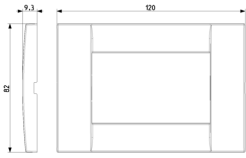

3 - Active

1 NR

16713 - Frame 3M +screws

16723 - Frame 3M Arké
idea+screws grey

16813.Q - IP55 frame 3M
grey

16813.Q.B - IP55 frame 3M
white

16722.L - Frame 2M smooth
front grey

16722.L.B - Frame 2M
smooth front white

3D

- **Class group:** Domestic switching devices
- **Class:** Cover frame for domestic switching devices
- **Number of units:** 3
- **Mounting direction:** Horizontal and vertical
- **Number of units horizontal:** 3
- **Number of units vertical:** 1
- **Number of modules horizontal (module system):** 3
- **Number of modules vertical (module system):** 1
- **With mounting grid:** Yes
- **Suitable for subfloor installation duct box:** Yes
- **Suitable for wall duct:** Yes
- **Suitable for built-in installation:** Yes
- **Label space/information surface:** Yes
- **Material:** Metal
- **Material quality:** Other
- **Halogen free:** Yes
- **Surface protection:** Lacquered
- **Surface finishing:** Glossy
- **Colour:** Titanium
- **RAL-number (similar):** 7013
- **Transparent:** No
- **With hinged lid:** No
- **Degree of protection (IP):** IP00
- **Type of fastening:** Clamp mounting
- **Width:** 120,00 mm
- **Height:** 82,00 mm
- **Depth:** 9,25 mm
- **Built-in width:** 120,00 mm
- **Built-in height:** 82,00 mm
- **Diameter bore hole (opening):** 0 mm
- 00. CE Marking - EU
- 01. IMQ - Italy ([download](#))
- 15. CCC - China ([download](#))
- 43. UKCA mark - Great Britain

8007352030855
1 NR
12.5x8.5x1.1 [cm]
112.4 [g]

8007352030862
10 NR
13.5x12.4x9.2 [cm]
1,211 [g]

8007352703728
160 NR
50.5x20x28 [cm]
17,800 [g]

Vimar