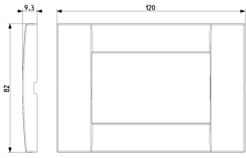

### Classica plate 3M metal slate grey

3-module Classica cover plate, die-cast metal, slate grey

3 - Active

1 NR

16713 - Frame 3M +screws

16723 - Frame 3M Arké  
idea+screws grey

16813.Q - IP55 frame 3M  
grey

16813.Q.B - IP55 frame 3M  
white

16722.L - Frame 2M smooth  
front grey

16722.L.B - Frame 2M  
smooth front white

3D

- **Class group:** Domestic switching devices
- **Class:** Cover frame for domestic switching devices
- **Number of units:** 3
- **Mounting direction:** Horizontal and vertical
- **Number of units horizontal:** 3
- **Number of units vertical:** 1
- **Number of modules horizontal (module system):** 3
- **Number of modules vertical (module system):** 1
- **With mounting grid:** Yes
- **Suitable for subfloor installation duct box:** Yes
- **Suitable for wall duct:** Yes
- **Suitable for built-in installation:** Yes
- **Label space/information surface:** Yes
- **Material:** Metal
- **Material quality:** Other
- **Halogen free:** Yes
- **Surface protection:** Metallic
- **Surface finishing:** Matt
- **Colour:** Grey
- **RAL-number (similar):** 7011
- **Transparent:** No
- **With hinged lid:** No
- **Degree of protection (IP):** IP00
- **Type of fastening:** Clamp mounting
- **Width:** 120,00 mm
- **Height:** 82,00 mm
- **Depth:** 9,25 mm
- **Built-in width:** 120,00 mm
- **Built-in height:** 82,00 mm
- **Diameter bore hole (opening):** 0 mm
- 00. CE Marking - EU
- 01. IMQ - Italy ([download](#))
- 15. CCC - China ([download](#))
- 43. UKCA mark - Great Britain

8007352031173  
1 NR  
12.5x8.5x1.1 [cm]  
114.28 [g]

8007352031180  
10 NR  
13.5x12.4x9.2 [cm]  
1,200 [g]

8007352703674  
160 NR  
50.5x20x28 [cm]  
19,640 [g]

Vimar