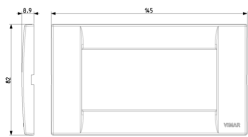

### Classica plate 4M techn. bright white

4-module Classica cover plate, technopolymer, bright white

3 - Active

10 NR

16714 - Frame 4M +screws

3D

- **Class group:** Domestic switching devices
- **Class:** Cover frame for domestic switching devices
- **Number of units:** 4
- **Mounting direction:** Horizontal and vertical
- **Number of units horizontal:** 4
- **Number of units vertical:** 1
- **Number of modules horizontal (module system):** 4
- **Number of modules vertical (module system):** 1
- **With mounting grid:** Yes
- **Suitable for subfloor installation duct box:** Yes
- **Suitable for wall duct:** Yes
- **Suitable for built-in installation:** Yes
- **Label space/information surface:** Yes
- **Material:** Plastic
- **Material quality:** Thermoplastic
- **Halogen free:** Yes
- **Surface protection:** Untreated
- **Surface finishing:** Glossy
- **Colour:** White
- **RAL-number (similar):** 9016
- **Transparent:** No
- **With hinged lid:** No
- **Degree of protection (IP):** IP00
- **Type of fastening:** Clamp mounting
- **Width:** 145,00 mm
- **Height:** 82,00 mm
- **Depth:** 8,90 mm
- **Built-in width:** 145,00 mm
- **Built-in height:** 82,00 mm
- **Diameter bore hole (opening):** 0 mm

- 00. CE Marking - EU
- 01. IMQ - Italy ([download](#))
- 15. CCC - China ([download](#))
- 43. UKCA mark - Great Britain

8007352032590  
1 NR  
14.5x8x0.9 [cm]  
23.8 [g]

8007352032651  
10 NR  
17.1x9.8x9.9 [cm]  
274 [g]