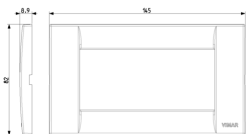

### Classica plate 4M techn. Idea white

4-module Classica cover plate, technopolymer, Idea white

3 - Active

10 NR

16714 - Frame 4M +screws

3D

- **Class group:** Domestic switching devices
- **Class:** Cover frame for domestic switching devices
- **Number of units:** 4
- **Mounting direction:** Horizontal and vertical
- **Number of units horizontal:** 4
- **Number of units vertical:** 1
- **Number of modules horizontal (module system):** 4
- **Number of modules vertical (module system):** 1
- **With mounting grid:** Yes
- **Suitable for subfloor installation duct box:** Yes
- **Suitable for wall duct:** Yes
- **Suitable for built-in installation:** Yes
- **Label space/information surface:** Yes
- **Material:** Plastic
- **Material quality:** Thermoplastic

- **Halogen free:** Yes
- **Surface protection:** Untreated
- **Surface finishing:** Glossy
- **Colour:** White
- **RAL-number (similar):** 9001
- **Transparent:** No
- **With hinged lid:** No
- **Degree of protection (IP):** IP00
- **Type of fastening:** Clamp mounting
- **Width:** 145,00 mm
- **Height:** 82,00 mm
- **Depth:** 8,90 mm
- **Built-in width:** 145,00 mm
- **Built-in height:** 82,00 mm
- **Diameter bore hole (opening):** 0 mm