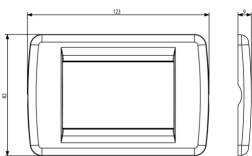

### Rondò plate 3M metal slate grey

3-module Rondò cover plate, die-cast metal, slate grey

3 - Active

1 NR

16713 - Frame 3M +screws

16723 - Frame 3M Arké  
idea+screws grey

16722.L - Frame 2M smooth  
front grey

16722.L.B - Frame 2M  
smooth front white

3D

- **Class group:** Domestic switching devices
- **Class:** Cover frame for domestic switching devices
- **Number of units:** 3
- **Mounting direction:** Horizontal and vertical
- **Number of units horizontal:** 3
- **Number of units vertical:** 1
- **Number of modules horizontal (module system):** 3
- **Number of modules vertical (module system):** 1
- **With mounting grid:** Yes
- **Suitable for subfloor installation duct box:** Yes
- **Suitable for wall duct:** Yes
- **Suitable for built-in installation:** Yes
- **Label space/information surface:** Yes
- **Material:** Metal
- **Material quality:** Other

- **Halogen free:** Yes
- **Surface protection:** Metallic
- **Surface finishing:** Matt
- **Colour:** Grey
- **RAL-number (similar):** 7011
- **Transparent:** No
- **With hinged lid:** No
- **Degree of protection (IP):** IP00
- **Type of fastening:** Clamp mounting
- **Width:** 123,00 mm
- **Height:** 82,00 mm
- **Depth:** 9,00 mm
- **Built-in width:** 123,00 mm
- **Built-in height:** 82,00 mm
- **Diameter bore hole (opening):** 0 mm

• 01. IMQ - Italy ([download](#))

• 15. CCC - China ([download](#))

8007352092228  
1 NR  
12.5x8.5x1.1 [cm]  
107.6 [g]

8007352092235  
10 NR  
13.5x12.4x9.2 [cm]  
1,132.2 [g]

8007352263284  
160 NR  
50.5x20x28 [cm]  
17,900 [g]