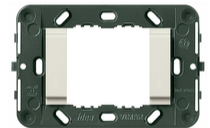

## IDEA: Rondò plate 3M metal slate grey

**16753.46**

Wiring devices / Traditional wiring devices / IDEA / Cover plates

### Rondò plate 3M metal slate grey

3-module Rondò cover plate, die-cast metal, slate grey

3 - Active

1 NR

16713 - Frame 3M +screws

16723 - Frame 3M Arké  
idea+screws grey

16722.L - Frame 2M smooth  
front grey

16722.L.B - Frame 2M  
smooth front white

3D

- **Class group:** Domestic switching devices
- **Class:** Cover frame for domestic switching devices
- **Number of units:** 3
- **Mounting direction:** Horizontal and vertical
- **Number of units horizontal:** 3
- **Number of units vertical:** 1
- **Number of modules horizontal (module system):** 3
- **Number of modules vertical (module system):** 1
- **With mounting grid:** Yes
- **Suitable for subfloor installation duct box:** Yes
- **Suitable for wall duct:** Yes
- **Suitable for built-in installation:** Yes
- **Label space/information surface:** Yes
- **Material:** Metal
- **Material quality:** Other

- **Halogen free:** Yes
- **Surface protection:** Metallic
- **Surface finishing:** Matt
- **Colour:** Grey
- **RAL-number (similar):** 7011
- **Transparent:** No
- **With hinged lid:** No
- **Degree of protection (IP):** IP00
- **Type of fastening:** Clamp mounting
- **Width:** 123,00 mm
- **Height:** 82,00 mm
- **Depth:** 9,00 mm
- **Built-in width:** 123,00 mm
- **Built-in height:** 82,00 mm
- **Diameter bore hole (opening):** 0 mm