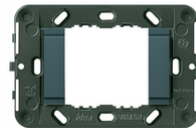

## IDEA: Rondò plate 3M metal slate grey

**16753.46**

Wiring devices / Traditional wiring devices / IDEA / Cover plates

### Rondò plate 3M metal slate grey

3-module Rondò cover plate, die-cast metal, slate grey

3 - Active

1 NR

16713 - Frame 3M +screws

16723 - Frame 3M Arké  
idea+screws grey

16722.L - Frame 2M smooth  
front grey

16722.L.B - Frame 2M  
smooth front white

3D

- **Class group:** Domestic switching devices
- **Class:** Cover frame for domestic switching devices
- **Number of units:** 3
- **Mounting direction:** Horizontal and vertical
- **Number of units horizontal:** 3
- **Number of units vertical:** 1
- **Number of modules horizontal (module system):** 3
- **Number of modules vertical (module system):** 1
- **With mounting grid:** Yes
- **Suitable for subfloor installation duct box:** Yes
- **Suitable for wall duct:** Yes
- **Suitable for built-in installation:** Yes
- **Label space/information surface:** Yes
- **Material:** Metal
- **Material quality:** Other

- **Halogen free:** Yes
- **Surface protection:** Metallic
- **Surface finishing:** Matt
- **Colour:** Grey
- **RAL-number (similar):** 7011
- **Transparent:** No
- **With hinged lid:** No
- **Degree of protection (IP):** IP00
- **Type of fastening:** Clamp mounting
- **Width:** 123,00 mm
- **Height:** 82,00 mm
- **Depth:** 9,00 mm
- **Built-in width:** 123,00 mm
- **Built-in height:** 82,00 mm
- **Diameter bore hole (opening):** 0 mm