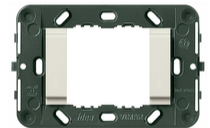

## IDEA: Rondò plate 3M wood cherry

**16753.53**

Wiring devices / Traditional wiring devices / IDEA / Cover plates

### Rondò plate 3M wood cherry

3-module Rondò cover plate, solid wood, cherrywood

2 - Will be discontinued

1 NR

16713 - Frame 3M +screws

16723 - Frame 3M Arké  
idea+screws grey

16722.L - Frame 2M smooth  
front grey

16722.L.B - Frame 2M  
smooth front white

- **Class group:** Domestic switching devices
- **Class:** Cover frame for domestic switching devices
- **Number of units:** 3
- **Mounting direction:** Horizontal and vertical
- **Number of units horizontal:** 3
- **Number of units vertical:** 1
- **Number of modules horizontal (module system):** 3
- **Number of modules vertical (module system):** 1
- **With mounting grid:** Yes
- **Suitable for subfloor installation duct box:** Yes
- **Suitable for wall duct:** Yes
- **Suitable for built-in installation:** Yes
- **Label space/information surface:** Yes
- **Material:** Wood
- **Material quality:** Other

- **Halogen free:** Yes
- **Surface protection:** Untreated
- **Surface finishing:** Matt
- **Colour:** Wood
- **RAL-number (similar):** 8003
- **Transparent:** No
- **With hinged lid:** No
- **Degree of protection (IP):** IP00
- **Type of fastening:** Clamp mounting
- **Width:** 123,00 mm
- **Height:** 82,00 mm
- **Depth:** 9,00 mm
- **Built-in width:** 123,00 mm
- **Built-in height:** 82,00 mm
- **Diameter bore hole (opening):** 0 mm