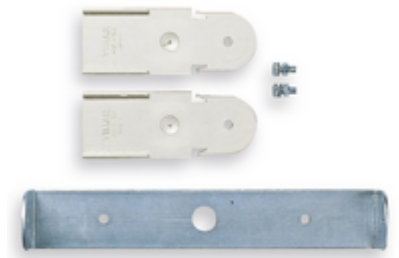

IDEA: Orientation kit for 16894 white

16894.K.B

Wiring devices / Traditional wiring devices / IDEA / Buttons

Orientation kit for 16894 white

Orientation kit for mounting box 16894.B, white

2 - Will be discontinued

6 NR

- **Class group:** Domestic switching devices
- **Class:** Accessories/spare parts for movement sensor
- **Type of accessory/spare part:** Other

- **Accessory:** Yes
- **Spare part:** No
- **Colour:** White

8007352095618
1 NR
22.5x4x5.2 [cm]
225.13 [g]

8007352095625
6 NR
12.5x24.5x7.1 [cm]
1,422.53 [g]