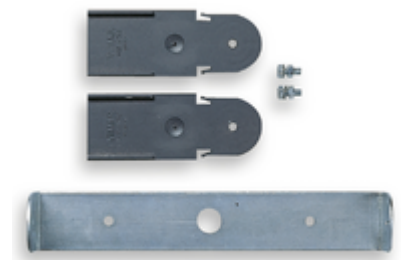

IDEA: Orientation kit for 16894 grey

16894.K

Wiring devices / Traditional wiring devices / IDEA / Buttons

Orientation kit for 16894 grey

Orientation kit for mounting box 16894, grey

2 - Will be discontinued

6 NR

- **Class group:** Domestic switching devices
- **Class:** Accessories/spare parts for movement sensor
- **Type of accessory/spare part:** Other

- **Accessory:** Yes
- **Spare part:** No
- **Colour:** Grey

8007352095595
1 NR
22.5x4x5.2 [cm]
226.13 [g]

8007352095601
6 NR
12.5x24.5x7.1 [cm]
1,415 [g]