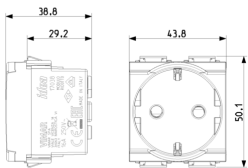

3 - Active

20 NR

3D

- **Class group:** Domestic switching devices
- **Class:** Socket outlet
- **Number of units:** 1
- **Number of modules (module system):** 2
- **Number of socket outlets switchable:** 0
- **Imprint/indication:** None
- **Connection type:** Screwed terminal
- **With hinged lid:** No
- **With enhanced contact protection:** Yes
- **Label space/information surface:** Yes
- **Colour:** Grey
- **RAL-number (similar):** 7015
- **Metallic colour:** No
- **Transparent:** No
- **Lockable:** No
- **Eject-mechanism:** No
- **Insulated mounting:** No
- **With function lighting:** No
- **Over voltage protection:** No

- **Fault current protection:** No
- **Mounting method:** Flush-mounted
- **Material:** Plastic
- **Material quality:** Thermoplastic
- **Halogen free:** Yes
- **Surface protection:** Untreated
- **Surface finishing:** Matt
- **With loop through function:** No
- **With on/off switch:** No
- **Rotated central insert:** No
- **Nominal current:** 16 A
- **Nominal voltage:** 250 V
- **Frequency:** 50,00 - 60,00 HZ
- **Suitable for degree of protection (IP):** IP20
- **Impact strength:** Other
- **Device width:** 43,80 mm
- **Device height:** 50,10 mm
- **Device depth:** 36,50 mm

8007352079496
1 NR
5.1x4.3x5.3 [cm]
48.53 [g]

8007352079502
20 NR
26.9x11.6x9 [cm]
1,050.83 [g]

8007352335677
240 NR
38x28.5x35.5 [cm]
13,150 [g]