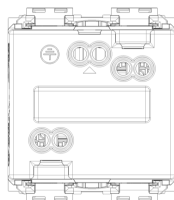

IDEA: 2P+E 16A German SICURY outlet grey

17038

Wiring devices / Traditional wiring devices / IDEA / Devices

2P+E 16A German SICURY outlet grey

2P+E 16 A 250 V~ SICURY socket outlet, German standard, grey - 2 reduced modules

3 - Active

20 NR

3D

- **Class group:** Domestic switching devices
- **Class:** Socket outlet
- **Number of units:** 1
- **Number of modules (module system):** 2
- **Number of socket outlets switchable:** 0
- **Imprint/indication:** None
- **Connection type:** Screwed terminal
- **With hinged lid:** No
- **With enhanced contact protection:** Yes
- **Label space/information surface:** Yes
- **Colour:** Grey
- **RAL-number (similar):** 7015
- **Metallic colour:** No
- **Transparent:** No
- **Lockable:** No
- **Eject-mechanism:** No
- **Insulated mounting:** No
- **With function lighting:** No
- **Over voltage protection:** No

- **Fault current protection:** No
- **Mounting method:** Flush-mounted
- **Material:** Plastic
- **Material quality:** Thermoplastic
- **Halogen free:** Yes
- **Surface protection:** Untreated
- **Surface finishing:** Matt
- **With loop through function:** No
- **With on/off switch:** No
- **Rotated central insert:** No
- **Nominal current:** 16 A
- **Nominal voltage:** 250 V
- **Frequency:** 50,00 - 60,00 HZ
- **Suitable for degree of protection (IP):** IP20
- **Impact strength:** Other
- **Device width:** 43,80 mm
- **Device height:** 50,10 mm
- **Device depth:** 36,50 mm

8007352079496
1 NR
5.1x4.3x5.3 [cm]
48.53 [g]

8007352079502
20 NR
26.9x11.6x9 [cm]
1,050.83 [g]

8007352335677
240 NR
38x28.5x35.5 [cm]
13,150 [g]