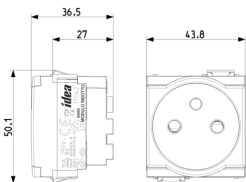

2P+E 16A French SICURY outlet white

2P+E 16 A 250 V~ SICURY socket outlet, French standard, white - 2 reduced modules

3 - Active

20 NR