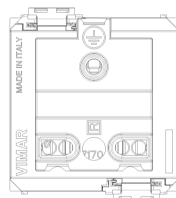

## IDEA: 2P+E 16A French SICURY outlet white

**17042.B**

Wiring devices / Traditional wiring devices / IDEA / Devices

### 2P+E 16A French SICURY outlet white

2P+E 16 A 250 V~ SICURY socket outlet, French standard, white - 2 reduced modules

3 - Active

20 NR

3D

- **Class group:** Domestic switching devices
- **Class:** Socket outlet
- **Number of units:** 1
- **Number of modules (module system):** 2
- **Number of socket outlets switchable:** 0
- **Imprint/indication:** None
- **Connection type:** Screwed terminal
- **With hinged lid:** No
- **With enhanced contact protection:** Yes
- **Label space/information surface:** Yes
- **Colour:** White
- **RAL-number (similar):** 9001
- **Metallic colour:** No
- **Transparent:** No
- **Lockable:** No
- **Eject-mechanism:** No
- **Insulated mounting:** No
- **With function lighting:** No
- **Over voltage protection:** No

- **Fault current protection:** No
- **Mounting method:** Flush-mounted
- **Material:** Plastic
- **Material quality:** Thermoplastic
- **Halogen free:** Yes
- **Surface protection:** Untreated
- **Surface finishing:** Matt
- **With loop through function:** No
- **With on/off switch:** No
- **Rotated central insert:** No
- **Nominal current:** 16 A
- **Nominal voltage:** 250 V
- **Frequency:** 50,00 - 60,00 HZ
- **Suitable for degree of protection (IP):** IP20
- **Impact strength:** Other
- **Device width:** 21,80 mm
- **Device height:** 50,10 mm
- **Device depth:** 32,50 mm

8007352064300  
20 NR  
26.9x11.6x9 [cm]  
918 [g]

8007352750982  
240 NR  
38x28.5x35.5 [cm]  
11,006 [g]