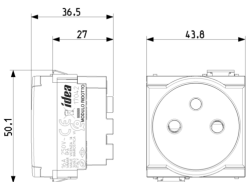

2P+E 16A French SICURY outlet grey

2P+E 16 A 250 V~ SICURY socket outlet, French standard, grey - 2 reduced modules

3 - Active

20 NR