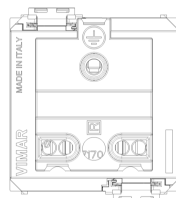

## IDEA: 2P+E 16A French SICURY outlet grey

**17042**

Wiring devices / Traditional wiring devices / IDEA / Devices

### **2P+E 16A French SICURY outlet grey**

2P+E 16 A 250 V~ SICURY socket outlet, French standard, grey - 2 reduced modules

3 - Active

20 NR

3D

- **Class group:** Domestic switching devices
- **Class:** Socket outlet
- **Number of units:** 1
- **Number of modules (module system):** 2
- **Number of socket outlets switchable:** 0
- **Imprint/indication:** None
- **Connection type:** Screwed terminal
- **With hinged lid:** No
- **With enhanced contact protection:** Yes
- **Label space/information surface:** Yes
- **Colour:** Grey
- **RAL-number (similar):** 7015
- **Metallic colour:** No
- **Transparent:** No
- **Lockable:** No
- **Eject-mechanism:** No
- **Insulated mounting:** No
- **With function lighting:** No
- **Over voltage protection:** No

- **Fault current protection:** No
- **Mounting method:** Flush-mounted
- **Material:** Plastic
- **Material quality:** Thermoplastic
- **Halogen free:** Yes
- **Surface protection:** Untreated
- **Surface finishing:** Matt
- **With loop through function:** No
- **With on/off switch:** No
- **Rotated central insert:** No
- **Nominal current:** 16 A
- **Nominal voltage:** 250 V
- **Frequency:** 50,00 - 60,00 HZ
- **Suitable for degree of protection (IP):** IP20
- **Impact strength:** Other
- **Device width:** 43,80 mm
- **Device height:** 50,10 mm
- **Device depth:** 36,50 mm

8007352028135  
20 NR  
26.9x11.6x9 [cm]  
917.27 [g]

8007352750975  
240 NR  
38x28.5x35.5 [cm]  
11,006 [g]