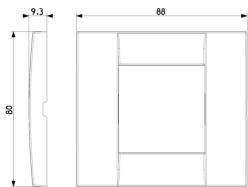

1 NR

17080 - Frame 1M smooth front+claws grey

17080.B - Frame 1M smooth front+claws white

17086 - Frame 1M smooth no/screws ø60/56x56mm g

17086.B - Frame 1M smooth no/screws ø60/56x56mm w

17082 - Frame 2reducedM+claws for ø60mm

17087 - Frame 2red.M no/screws ø60/56x56mm

3D

- **Class group:** Domestic switching devices
- **Class:** Cover frame for domestic switching devices
- **Number of units:** 2
- **Mounting direction:** Horizontal and vertical
- **Number of units horizontal:** 2
- **Number of units vertical:** 1
- **Number of modules horizontal (module system):** 2
- **Number of modules vertical (module system):** 1
- **With mounting grid:** Yes
- **Suitable for subfloor installation duct box:** Yes
- **Suitable for wall duct:** Yes
- **Suitable for built-in installation:** Yes
- **Label space/information surface:** Yes
- **Material:** Metal
- **Material quality:** Other
- **Halogen free:** Yes
- **Surface protection:** Lacquered
- **Surface finishing:** Glossy
- **Colour:** White
- **RAL-number (similar):** 9010
- **Transparent:** No
- **With hinged lid:** No
- **Degree of protection (IP):** IP00
- **Type of fastening:** Clamp mounting
- **Width:** 88,00 mm
- **Height:** 80,00 mm
- **Depth:** 9,00 mm
- **Built-in width:** 88,00 mm
- **Built-in height:** 80,00 mm
- **Diameter bore hole (opening):** 0 mm