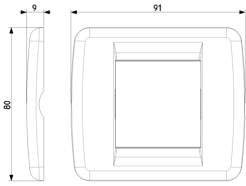

17086 - Frame 1M smooth no/screws ø60/56x56mm g

17086.B - Frame 1M smooth no/screws ø60/56x56mm w

17082 - Frame 2reducedM+claws for ø60mm

17087 - Frame 2red.M no/screws ø60/56x56mm

3D

- **Class group:** Domestic switching devices
- **Class:** Cover frame for domestic switching devices
- **Number of units:** 2
- **Mounting direction:** Horizontal and vertical
- **Number of units horizontal:** 2
- **Number of units vertical:** 1
- **Number of modules horizontal (module system):** 2
- **Number of modules vertical (module system):** 1
- **With mounting grid:** Yes
- **Suitable for subfloor installation duct box:** Yes
- **Suitable for wall duct:** Yes
- **Suitable for built-in installation:** Yes
- **Label space/information surface:** Yes
- **Material:** Metal
- **Material quality:** Other
- **Halogen free:** Yes
- **Surface protection:** Lacquered
- **Surface finishing:** Glossy
- **Colour:** White
- **RAL-number (similar):** 9010
- **Transparent:** No
- **With hinged lid:** No
- **Degree of protection (IP):** IP00
- **Type of fastening:** Clamp mounting
- **Width:** 91,00 mm
- **Height:** 80,00 mm
- **Depth:** 9,00 mm
- **Built-in width:** 91,00 mm
- **Built-in height:** 80,00 mm
- **Diameter bore hole (opening):** 0 mm

- 01. IMQ - Italy ([download](#))

8007352093836  
1 NR  
8.5x9.1x1.1 [cm]  
94.4 [g]

8007352093843  
10 NR  
9.9x12.4x9.6 [cm]  
987 [g]