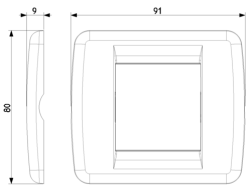

IDEA: Rondò plate 1-2M metal chrome

17093.36

Wiring devices / Traditional wiring devices / IDEA / Cover plates

Rondò plate 1-2M metal chrome

1-module or 2-reduced-module Rondò cover plate, die-cast metal, chrome

3 - Active

1 NR

17080 - Frame 1M smooth front+claws grey

17080.B - Frame 1M smooth front+claws white

17086 - Frame 1M smooth no/screws ø60/56x56mm g

17086.B - Frame 1M smooth no/screws ø60/56x56mm w

17082 - Frame 2reducedM+claws blue ø60mm

17087 - Frame 2red.M no/screws ø60/56x56mm

3D

- **Class group:** Domestic switching devices
- **Class:** Cover frame for domestic switching devices
- **Number of units:** 2
- **Mounting direction:** Horizontal and vertical
- **Number of units horizontal:** 2
- **Number of units vertical:** 1
- **Number of modules horizontal (module system):** 2
- **Number of modules vertical (module system):** 1
- **With mounting grid:** Yes
- **Suitable for subfloor installation duct box:** Yes
- **Suitable for wall duct:** Yes
- **Suitable for built-in installation:** Yes
- **Label space/information surface:** Yes
- **Material:** Metal
- **Material quality:** Other
- **Halogen free:** Yes
- **Surface protection:** Metallic
- **Surface finishing:** Glossy
- **Colour:** Chrome
- **RAL-number (similar):** 9007
- **Transparent:** No
- **With hinged lid:** No
- **Degree of protection (IP):** IP00
- **Type of fastening:** Clamp mounting
- **Width:** 91,00 mm
- **Height:** 80,00 mm
- **Depth:** 9,00 mm
- **Built-in width:** 91,00 mm
- **Built-in height:** 80,00 mm
- **Diameter bore hole (opening):** 0 mm

- 01. IMQ - Italy ([download](#))

8007352108530
1 NR
8.5x9.1x1.1 [cm]
78.86 [g]

8007352108547
10 NR
9.9x12.4x9.6 [cm]
900 [g]