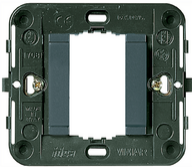

IDEA: Rondò plate 1-2M metal chrome

17093.36

Wiring devices / Traditional wiring devices / IDEA / Cover plates

Rondò plate 1-2M metal chrome

1-module or 2-reduced-module Rondò cover plate, die-cast metal, chrome

3 - Active

1 NR

17080 - Frame 1M smooth front+claws grey

17080.B - Frame 1M smooth front+claws white

17086 - Frame 1M smooth no/screws ø60/56x56mm g

17086.B - Frame 1M smooth no/screws ø60/56x56mm w

17082 - Frame 2reducedM+claws blue ø60mm

17087 - Frame 2red.M no/screws ø60/56x56mm

3D

- **Class group:** Domestic switching devices
- **Class:** Cover frame for domestic switching devices
- **Number of units:** 2
- **Mounting direction:** Horizontal and vertical
- **Number of units horizontal:** 2
- **Number of units vertical:** 1
- **Number of modules horizontal (module system):** 2
- **Number of modules vertical (module system):** 1
- **With mounting grid:** Yes
- **Suitable for subfloor installation duct box:** Yes
- **Suitable for wall duct:** Yes
- **Suitable for built-in installation:** Yes
- **Label space/information surface:** Yes
- **Material:** Metal
- **Material quality:** Other
- **Halogen free:** Yes
- **Surface protection:** Metallic
- **Surface finishing:** Glossy
- **Colour:** Chrome
- **RAL-number (similar):** 9007
- **Transparent:** No
- **With hinged lid:** No
- **Degree of protection (IP):** IP00
- **Type of fastening:** Clamp mounting
- **Width:** 91,00 mm
- **Height:** 80,00 mm
- **Depth:** 9,00 mm
- **Built-in width:** 91,00 mm
- **Built-in height:** 80,00 mm
- **Diameter bore hole (opening):** 0 mm