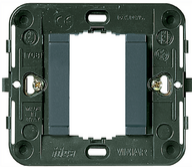

## IDEA: Rondò plate 1-2M metal slate grey

**17093.46**

Wiring devices / Traditional wiring devices / IDEA / Cover plates

### Rondò plate 1-2M metal slate grey

1-module or 2-reduced-module Rondò cover plate, die-cast metal, slate grey

3 - Active

1 NR

17080 - Frame 1M smooth front+claws grey

17080.B - Frame 1M smooth front+claws white

17086 - Frame 1M smooth no/screws ø60/56x56mm g

17086.B - Frame 1M smooth no/screws ø60/56x56mm w

17082 - Frame 2reducedM+claws blue ø60mm

17087 - Frame 2red.M no/screws ø60/56x56mm

3D

- **Class group:** Domestic switching devices
- **Class:** Cover frame for domestic switching devices
- **Number of units:** 2
- **Mounting direction:** Horizontal and vertical
- **Number of units horizontal:** 2
- **Number of units vertical:** 1
- **Number of modules horizontal (module system):** 2
- **Number of modules vertical (module system):** 1
- **With mounting grid:** Yes
- **Suitable for subfloor installation duct box:** Yes
- **Suitable for wall duct:** Yes
- **Suitable for built-in installation:** Yes
- **Label space/information surface:** Yes
- **Material:** Metal
- **Material quality:** Other
- **Halogen free:** Yes
- **Surface protection:** Metallic
- **Surface finishing:** Matt
- **Colour:** Grey
- **RAL-number (similar):** 7011
- **Transparent:** No
- **With hinged lid:** No
- **Degree of protection (IP):** IP00
- **Type of fastening:** Clamp mounting
- **Width:** 91,00 mm
- **Height:** 80,00 mm
- **Depth:** 9,00 mm
- **Built-in width:** 91,00 mm
- **Built-in height:** 80,00 mm
- **Diameter bore hole (opening):** 0 mm