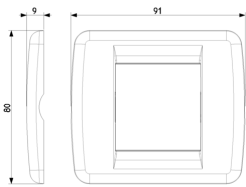

17086 - Frame 1M smooth no/screws ø60/56x56mm g

17086.B - Frame 1M smooth no/screws ø60/56x56mm w

17082 - Frame 2reducedM+claws blue ø60mm

17087 - Frame 2red.M no/screws ø60/56x56mm

3D

- **Class group:** Domestic switching devices
- **Class:** Cover frame for domestic switching devices
- **Number of units:** 2
- **Mounting direction:** Horizontal and vertical
- **Number of units horizontal:** 2
- **Number of units vertical:** 1
- **Number of modules horizontal (module system):** 2
- **Number of modules vertical (module system):** 1
- **With mounting grid:** Yes
- **Suitable for subfloor installation duct box:** Yes
- **Suitable for wall duct:** Yes
- **Suitable for built-in installation:** Yes
- **Label space/information surface:** Yes
- **Material:** Metal
- **Material quality:** Other
- **Halogen free:** Yes
- **Surface protection:** Metallic
- **Surface finishing:** Matt
- **Colour:** Grey
- **RAL-number (similar):** 7011
- **Transparent:** No
- **With hinged lid:** No
- **Degree of protection (IP):** IP00
- **Type of fastening:** Clamp mounting
- **Width:** 91,00 mm
- **Height:** 80,00 mm
- **Depth:** 9,00 mm
- **Built-in width:** 91,00 mm
- **Built-in height:** 80,00 mm
- **Diameter bore hole (opening):** 0 mm

- 01. IMQ - Italy ([download](#))

8007352094093  
1 NR  
8.5x9.1x1.1 [cm]  
94.4 [g]

8007352094109  
10 NR  
9.9x12.4x9.6 [cm]  
968.87 [g]