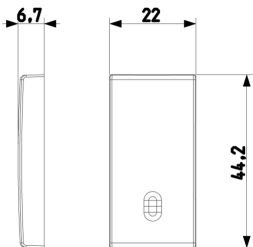

3D

- **Class group:** Domestic switching devices
- **Class:** Control element/cover plate for domestic switching devices
- **Model:** One-part rocker
- **Imprint/indication:** None
- **Utilization:** Switch/push button
- **Suitable for touch sensor connector for bus system:** No
- **Type of fastening:** Clamp mounting
- **Monitoring window/light outlet:** Yes
- **Material:** Plastic
- **Material quality:** Thermoplastic
- **Halogen free:** Yes
- **Surface protection:** Untreated
- **Surface finishing:** Matt
- **Colour:** White
- **RAL-number (similar):** 9016
- **With label area:** No
- **With exchangeable lens/symbol:** No
- **Suitable for degree of protection (IP):** IP40
- **Depth:** 670,00 mm

- 00. CE Marking - EU
- 01. IMQ - Italy ([download](#))
- 29. QCERT - Colombia
- 43. UKCA mark - Great Britain
- 96. Electrotechnical expert ([download](#))

8007352454675  
1 NR  
2.2x4.42x0.67 [cm]  
4.02 [g]

8007352454682  
5 NR  
4.1x2.8x5.3 [cm]  
20.1 [g]

8007352462236  
25 NR  
14.2x6.7x5.9 [cm]  
132 [g]