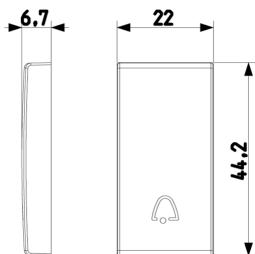

### Button 1M bell symbol Metal

Interchangeable 1-module button, lightable bell symbol, Metal

3 - Active

25 NR

- [Arké lives in your time](#)

3D

- **Class group:** Domestic switching devices
- **Class:** Control element/cover plate for domestic switching devices
- **Model:** One-part rocker
- **Imprint/indication:** Symbol bell
- **Utilization:** Switch/push button
- **Suitable for touch sensor connector for bus system:** No
- **Type of fastening:** Clamp mounting
- **Monitoring window/light outlet:** Yes
- **Material:** Plastic
- **Material quality:** Thermoplastic

- **Halogen free:** Yes
- **Surface protection:** Lacquered
- **Surface finishing:** Matt
- **Colour:** Aluminium
- **RAL-number (similar):** 9007
- **With label area:** No
- **With exchangeable lens/symbol:** No
- **Suitable for degree of protection (IP):** IP40
- **Depth:** 670,00 mm

- 00. CE Marking - EU
- 01. IMQ - Italy ([download](#))
- 29. QCERT - Colombia

- 43. UKCA mark - Great Britain
- 96. Electrotechnical expert ([download](#))

8007352600676  
1 NR  
2.2x4.42x0.67 [cm]  
3.2 [g]

8007352600690  
5 NR  
4.1x2.8x5.3 [cm]  
19.2 [g]

8007352600713  
25 NR  
14.2x6.7x5.9 [cm]  
128.3 [g]

Vimar