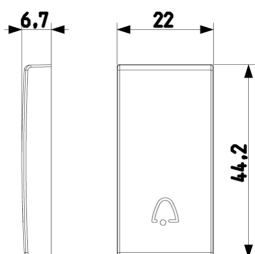

### Button 1M bell symbol grey

Interchangeable 1-module button, lightable bell symbol, grey

3 - Active

25 NR

- [Arké lives in your time](#)

3D

- **Class group:** Domestic switching devices
- **Class:** Control element/cover plate for domestic switching devices
- **Model:** One-part rocker
- **Imprint/indication:** Symbol bell
- **Utilization:** Switch/push button
- **Suitable for touch sensor connector for bus system:** No
- **Type of fastening:** Clamp mounting
- **Monitoring window/light outlet:** Yes
- **Material:** Plastic
- **Material quality:** Thermoplastic

- **Halogen free:** Yes
- **Surface protection:** Untreated
- **Surface finishing:** Matt
- **Colour:** Grey
- **RAL-number (similar):** 7015
- **With label area:** No
- **With exchangeable lens/symbol:** No
- **Suitable for degree of protection (IP):** IP40
- **Depth:** 670,00 mm

- 00. CE Marking - EU
- 01. IMQ - Italy ([download](#))
- 29. QCERT - Colombia

- 43. UKCA mark - Great Britain
- 96. Electrotechnical expert ([download](#))

8007352413313  
1 NR  
2.2x4.42x0.67 [cm]  
3.84 [g]

8007352413320  
5 NR  
4.1x2.8x5.3 [cm]  
19.2 [g]

8007352413337  
25 NR  
14.2x6.7x5.9 [cm]  
128.3 [g]