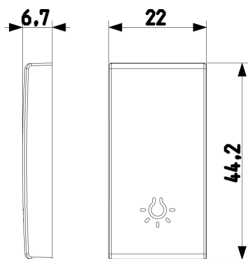

25 NR

- [Arké lives in your time](#)

3D

- **Class group:** Domestic switching devices
- **Class:** Control element/cover plate for domestic switching devices
- **Model:** One-part rocker
- **Imprint/indication:** Symbol light
- **Utilization:** Switch/push button
- **Suitable for touch sensor connector for bus system:** No
- **Type of fastening:** Clamp mounting
- **Monitoring window/light outlet:** Yes
- **Material:** Plastic
- **Material quality:** Thermoplastic

- **Halogen free:** Yes
- **Surface protection:** Untreated
- **Surface finishing:** Matt
- **Colour:** White
- **RAL-number (similar):** 9016
- **With label area:** No
- **With exchangeable lens/symbol:** No
- **Suitable for degree of protection (IP):** IP40
- **Depth:** 670,00 mm

- 00. CE Marking - EU
- 01. IMQ - Italy ([download](#))
- 29. QCERT - Colombia

- 43. UKCA mark - Great Britain
- 96. Electrotechnical expert ([download](#))

8007352454712
1 NR
2.2x4.42x0.67 [cm]
3.84 [g]

8007352454729
5 NR
4.1x2.8x5.3 [cm]
19.2 [g]

8007352462250
25 NR
14.2x6.7x5.9 [cm]
128.1 [g]