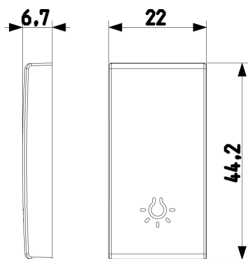

25 NR

- [Arké lives in your time](#)

3D

- **Class group:** Domestic switching devices
- **Class:** Control element/cover plate for domestic switching devices
- **Model:** One-part rocker
- **Imprint/indication:** Symbol light
- **Utilization:** Switch/push button
- **Suitable for touch sensor connector for bus system:** No
- **Type of fastening:** Clamp mounting
- **Monitoring window/light outlet:** Yes
- **Material:** Plastic
- **Material quality:** Thermoplastic

- **Halogen free:** Yes
- **Surface protection:** Lacquered
- **Surface finishing:** Matt
- **Colour:** Aluminium
- **RAL-number (similar):** 9007
- **With label area:** No
- **With exchangeable lens/symbol:** No
- **Suitable for degree of protection (IP):** IP40
- **Depth:** 670,00 mm

- 00. CE Marking - EU
- 01. IMQ - Italy ([download](#))
- 29. QCERT - Colombia

- 43. UKCA mark - Great Britain
- 96. Electrotechnical expert ([download](#))

8007352599468
1 NR
2.2x4.42x0.67 [cm]
3.2 [g]

8007352599475
5 NR
4.1x2.8x5.3 [cm]
19.2 [g]

8007352599482
25 NR
14.2x6.7x5.9 [cm]
128.1 [g]

Vimar