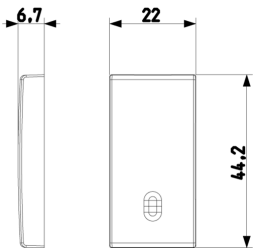

### Button 1M Metal

Interchangeable 1-module button, lightable, Metal

3 - Active

25 NR

- [Arké lives in your time](#)

3D

- **Class group:** Domestic switching devices
- **Class:** Control element/cover plate for domestic switching devices
- **Model:** One-part rocker
- **Imprint/indication:** None
- **Utilization:** Switch/push button
- **Suitable for touch sensor connector for bus system:** No
- **Type of fastening:** Clamp mounting
- **Monitoring window/light outlet:** Yes
- **Material:** Plastic
- **Material quality:** Thermoplastic

- **Halogen free:** Yes
- **Surface protection:** Lacquered
- **Surface finishing:** Matt
- **Colour:** Aluminium
- **RAL-number (similar):** 9007
- **With label area:** No
- **With exchangeable lens/symbol:** No
- **Suitable for degree of protection (IP):** IP40
- **Depth:** 670,00 mm

- 00. CE Marking - EU
- 01. IMQ - Italy ([download](#))
- 29. QCERT - Colombia

- 43. UKCA mark - Great Britain
- 96. Electrotechnical expert ([download](#))

8007352593756  
1 NR  
2.2x4.42x0.67 [cm]  
3.2 [g]

8007352593763  
5 NR  
4.1x2.8x5.3 [cm]  
19.5 [g]

8007352593770  
25 NR  
14.2x6.7x5.9 [cm]  
129.2 [g]

Vimar