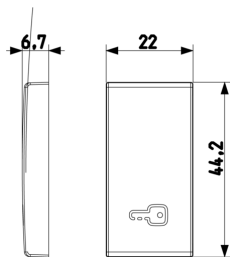

### Button 1M key symbol white

Interchangeable 1-module button, lightable key symbol, white

3 - Active

25 NR

- [Arké lives in your time](#)

3D

- **Class group:** Domestic switching devices
- **Class:** Control element/cover plate for domestic switching devices
- **Model:** One-part rocker
- **Imprint/indication:** Symbol key/door
- **Utilization:** Switch/push button
- **Suitable for touch sensor connector for bus system:** No
- **Type of fastening:** Clamp mounting
- **Monitoring window/light outlet:** Yes
- **Material:** Plastic
- **Material quality:** Thermoplastic

- **Halogen free:** Yes
- **Surface protection:** Untreated
- **Surface finishing:** Matt
- **Colour:** White
- **RAL-number (similar):** 9016
- **With label area:** No
- **With exchangeable lens/symbol:** No
- **Suitable for degree of protection (IP):** IP40
- **Depth:** 670,00 mm

- 00. CE Marking - EU
- 01. IMQ - Italy ([download](#))
- 29. QCERT - Colombia

- 43. UKCA mark - Great Britain
- 96. Electrotechnical expert ([download](#))

8007352454736  
1 NR  
2.2x4.42x0.67 [cm]  
3.86 [g]

8007352454743  
5 NR  
4.1x2.8x5.3 [cm]  
19.3 [g]

8007352462267  
25 NR  
14.2x6.7x5.9 [cm]  
128.5 [g]