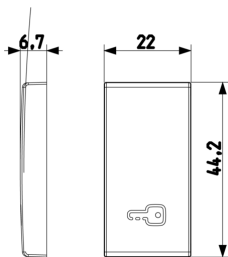

- [Arké lives in your time](#)

3D

- **Class group:** Domestic switching devices
- **Class:** Control element/cover plate for domestic switching devices
- **Model:** One-part rocker
- **Imprint/indication:** Symbol key/door
- **Utilization:** Switch/push button
- **Suitable for touch sensor connector for bus system:** No
- **Type of fastening:** Clamp mounting
- **Monitoring window/light outlet:** Yes
- **Material:** Plastic
- **Material quality:** Thermoplastic

- **Halogen free:** Yes
- **Surface protection:** Lacquered
- **Surface finishing:** Matt
- **Colour:** Aluminium
- **RAL-number (similar):** 9007
- **With label area:** No
- **With exchangeable lens/symbol:** No
- **Suitable for degree of protection (IP):** IP40
- **Depth:** 670,00 mm

- 00. CE Marking - EU
- 01. IMQ - Italy ([download](#))
- 29. QCERT - Colombia

- 43. UKCA mark - Great Britain
- 96. Electrotechnical expert ([download](#))

8007352600614
1 NR
2.2x4.42x0.67 [cm]
3.2 [g]

8007352600638
5 NR
4.1x2.8x5.3 [cm]
19.3 [g]

8007352600652
25 NR
14.2x6.7x5.9 [cm]
128.5 [g]

Vimar