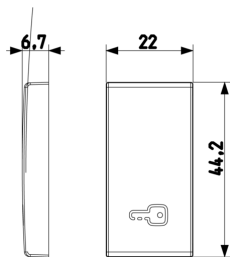

### Button 1M key symbol grey

Interchangeable 1-module button, lightable key symbol, grey

3 - Active

25 NR

- [Arké lives in your time](#)

3D

- **Class group:** Domestic switching devices
- **Class:** Control element/cover plate for domestic switching devices
- **Model:** One-part rocker
- **Imprint/indication:** Symbol key/door
- **Utilization:** Switch/push button
- **Suitable for touch sensor connector for bus system:** No
- **Type of fastening:** Clamp mounting
- **Monitoring window/light outlet:** Yes
- **Material:** Plastic
- **Material quality:** Thermoplastic

- **Halogen free:** Yes
- **Surface protection:** Untreated
- **Surface finishing:** Matt
- **Colour:** Grey
- **RAL-number (similar):** 7015
- **With label area:** No
- **With exchangeable lens/symbol:** No
- **Suitable for degree of protection (IP):** IP40
- **Depth:** 670,00 mm

- 00. CE Marking - EU
- 01. IMQ - Italy ([download](#))
- 29. QCERT - Colombia

- 43. UKCA mark - Great Britain
- 96. Electrotechnical expert ([download](#))

8007352413375  
1 NR  
2.2x4.42x0.67 [cm]  
3.86 [g]

8007352413382  
5 NR  
4.1x2.8x5.3 [cm]  
19.3 [g]

8007352413399  
25 NR  
14.2x6.7x5.9 [cm]  
128.5 [g]