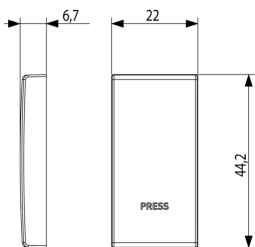

- [Arké lives in your time](#)

3D

- **Class group:** Domestic switching devices
- **Class:** Control element/cover plate for domestic switching devices
- **Model:** One-part rocker
- **Imprint/indication:** Various symbols
- **Utilization:** Switch/push button
- **Suitable for touch sensor connector for bus system:** No
- **Type of fastening:** Clamp mounting
- **Monitoring window/light outlet:** Yes
- **Material:** Plastic

- **Material quality:** Thermoplastic
- **Halogen free:** Yes
- **Surface protection:** Lacquered
- **Surface finishing:** Matt
- **Colour:** White
- **RAL-number (similar):** 9016
- **With exchangeable lens/symbol:** No
- **Suitable for degree of protection (IP):** IP40
- **Depth:** 670,00 mm

- 00. CE Marking - EU
- 29. QCERT - Colombia

- 43. UKCA mark - Great Britain
- 96. Electrotechnical expert ([download](#))

8007352601581
1 NR
2.2x4.4x0.8 [cm]
3.4 [g]

8007352609075
5 NR
4.4x2.8x5.3 [cm]
20.4 [g]