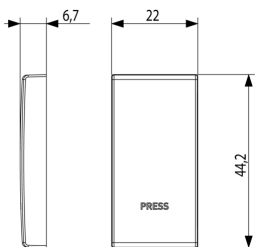

- [Arké lives in your time](#)

3D

- **Class group:** Domestic switching devices
- **Class:** Control element/cover plate for domestic switching devices
- **Model:** One-part rocker
- **Imprint/indication:** Various symbols
- **Utilization:** Switch/push button
- **Suitable for touch sensor connector for bus system:** No
- **Type of fastening:** Clamp mounting
- **Monitoring window/light outlet:** Yes
- **Material:** Plastic

- **Material quality:** Thermoplastic
- **Halogen free:** Yes
- **Surface protection:** Lacquered
- **Surface finishing:** Matt
- **Colour:** Aluminium
- **RAL-number (similar):** 9007
- **With exchangeable lens/symbol:** No
- **Suitable for degree of protection (IP):** IP40
- **Depth:** 670,00 mm

- 00. CE Marking - EU
- 01. IMQ - Italy ([download](#))
- 29. QCERT - Colombia

- 43. UKCA mark - Great Britain
- 96. Electrotechnical expert ([download](#))

8007352601611
1 NR
2.2x4.4x0.8 [cm]
3.2 [g]

8007352609099
5 NR
4.1x2.8x5.3 [cm]
19.8 [g]